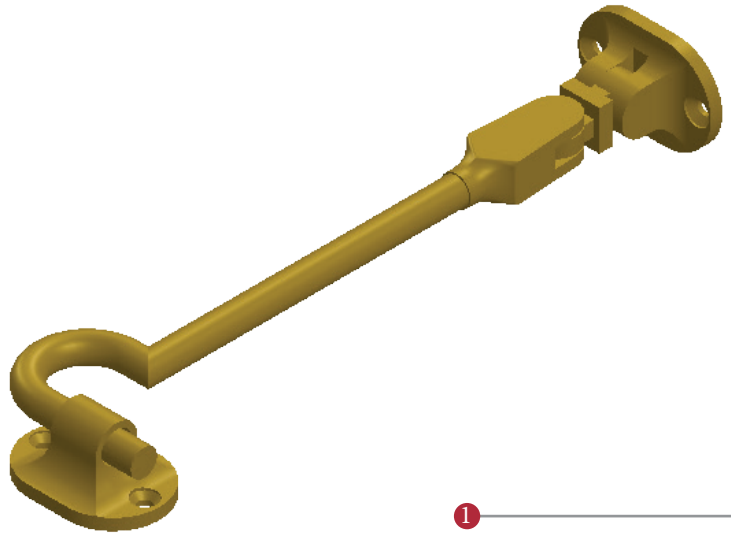

C1530 6 CABIN HOOK

② Dimensions: see the outlines given above

FINISHES

- PE Polished Brass finish
- PC Polished Chrome finish
- AT Antique Brass finish
- SC Satin Chrome finish
- SN Satin Nickel finish
- ME Matt Bronze finish
- SE Satin Brass finish
- PN Polished Nickel finish

Overview	① Quadrant stay illustrated	② (General dimensions of Cabin Hook)	③ Supplied with: 4 x 25mm Brass Screws 1 x Steel pilot screw
----------	--------------------------------	---	---

M Marcus Ltd., Dudley

Product Code	Material	Available in all Heritage Brass finishes.	Sizes shown are in mm and approximate. We reserve the right to amend where necessary and without any prior notice.
C1530 6	Solid Brass		