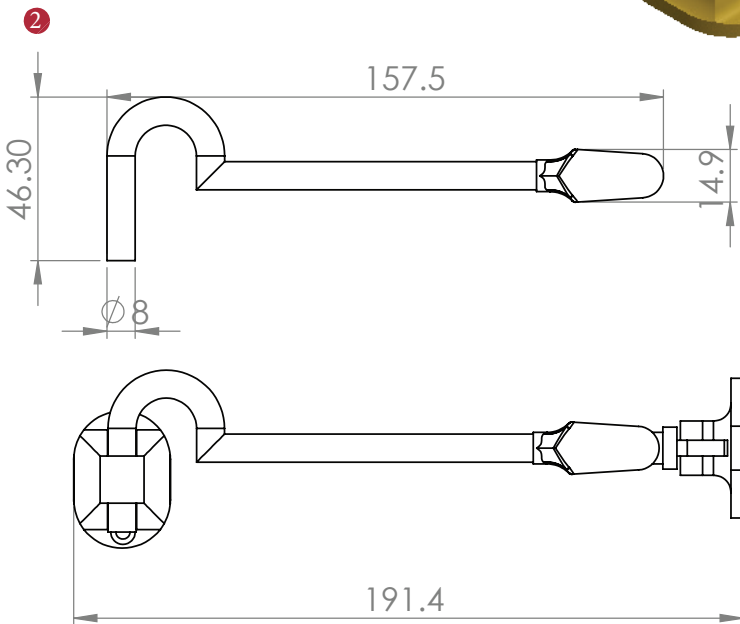

C1530 6 CABIN HOOK

② Dimensions: see the outlines given above

FINISHES

- PE Polished Brass finish
- PC Polished Chrome finish
- AT Antique Brass finish
- SC Satin Chrome finish
- SN Satin Nickel finish
- ME Matt Bronze finish
- SE Satin Brass finish
- PN Polished Nickel finish

Overview	① Quadrant stay illustrated	② (General dimensions of Cabin Hook)	③ Supplied with: 4 x 25mm Brass Screws 1 x Steel pilot screw
----------	--------------------------------	---	---

M Marcus Ltd., Dudley

Product Code	Material	Available in all Heritage Brass finishes.	Sizes shown are in mm and approximate. We reserve the right to amend where necessary and without any prior notice.
C1530 6	Solid Brass		