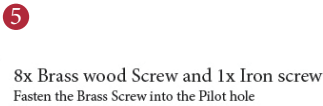

BAUHAUS LOW PROFILE BATHROOM/CLOAKROOM HANDLE WITH PRIVACY TURN

INSIDE VIEW
With thumbturn.

OUTSIDE VIEW
With slotted release.
Used to open door in emergency.

This bathroom handle is suitable for use with most U.K. bathroom locks with a 57mm CTC.
For a new door installation we would recommend using our York bathroom locks from the list below.

2x 2.5 & 2 mm Allen key :
Used to fasten handle & thumbturn

Spindle : 7.8mm x 68mm - 1pc.

8x Brass wood Screw and 1x Iron screw
Fasten the Brass Screw into the Pilot hole

BATHROOM LOCKS
(not Included, must be ordered separately)

- YKBL2-AT 2 1/2" Antique Finish
- YKBL2-BLK 2 1/2" Black Finish
- YKBL2-MB 2 1/2" Matt Bronze Finish
- YKBL2-PB 2 1/2" Brass Finish
- YKBL2-PC&PN 2 1/2" Polished Chrome & Nickel Finish
- YKBL2-SB 2 1/2" Satin Brass Finish
- YKBL2-SN&SC 2 1/2" Satin Nickel & Chrome Finish
- YKBL3-AT 3" Antique Finish
- YKBL3-BLK 3" Black Finish
- YKBL3-MB 3" Matt Bronze Finish
- YKBL3-PB 3" Brass Finish
- YKBL3-PC&PN 3" Polished Chrome & Nickel Finish
- YKBL3-SB 3" Satin Brass Finish
- YKBL3-SN&SC 3" Satin Nickel & Chrome Finish