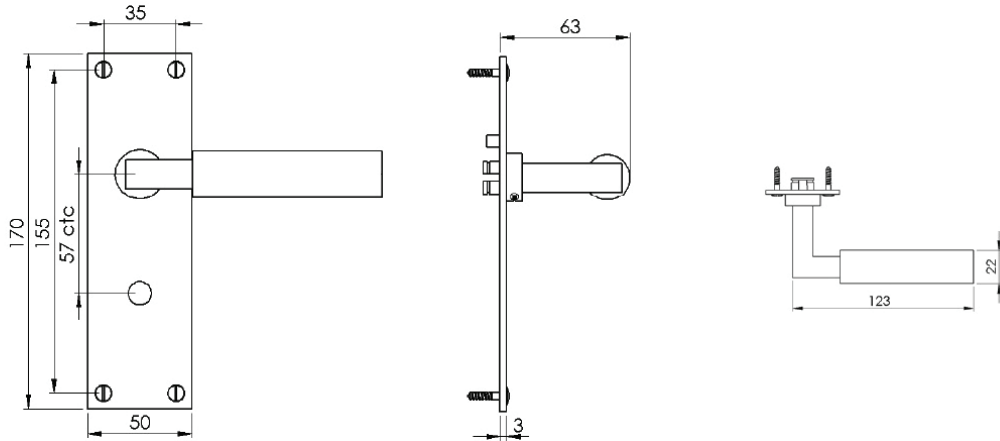

BAUHAUS LOW PROFILE BATHROOM/CLOAKROOM HANDLE WITH PRIVACY TURN

INSIDE VIEW
With thumbturn.

OUTSIDE VIEW
With slotted release.
Used to open door in emergency.

This bathroom handle is suitable for use with most U.K. bathroom locks with a 57mm CTC.
For a new door installation we would recommend using our York bathroom locks from the list below.

2x 2.5 & 2 mm Allen key :
Used to fasten handle & thumbturn

Spindle : 7.8mm x 68mm - 1pc.

8x Brass wood Screw and 1x Iron screw
Fasten the Brass Screw into the Pilot hole

BATHROOM LOCKS
(not Included, must be ordered separately)

Box Contains	①	②	③	④	⑤
	Pair of lever handles	1x Thumbturn & release	1x 68mm spindle suitable for 35mm & 45mm thick door	2x Allen key	8x Brass wood screws 1x Iron screw

M Marcus Ltd., Dudley

Product Code