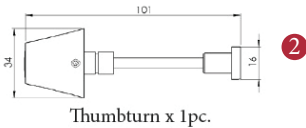

BAUHAUS LOW PROFILE BATHROOM/CLOAKROOM HANDLE WITH PRIVACY TURN

INSIDE VIEW
With thumbturn.

OUTSIDE VIEW
With slotted release.
Used to open door in emergency.

This bathroom handle is suitable for use with most U.K. bathroom locks with a 57mm CTC.
For a new door installation we would recommend using our York bathroom locks from the list below.

2x 2.5 & 2 mm Allen key :
Used to fasten handle & thumbturn

Spindle : 7.8mm x 68mm - 1pc.

8x Brass wood Screw and 1x Iron screw
Fasten the Brass Screw into the Pilot hole

BATHROOM LOCKS
(not Included, must be ordered separately)

Box Contains	①	②	③	④	⑤
	Pair of lever handles	1x Thumbturn & release	1x 68mm spindle suitable for 35mm & 45mm thick door	2x Allen key	8x Brass wood screws 1x Iron screw

M Marcus Ltd., Dudley

Product Code