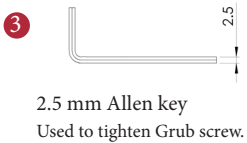

TRIDENT LOW PROFILE LEVER ON ROSE

1 PAIRED VIEW

This latch handle is suitable for use with most U.K. tubular latches.
For a new door installation we would recommend using our York standard tubular latch from the list below.

TUBULAR LATCH
(not Included, must be ordered separately)

YKTL2-AT	2½" Antique Finish
YKTL2-BLK	2½" Black Finish
YKTL2-MB	2½" Matt Bronze Finish
YKTL2-PB	2½" Brass Finish
YKTL2-PC&PN	2½" Polished Chrome & Nickel Finish
YKTL2-SB	2½" Satin Brass Finish
YKTL2-SN&SC	2½" Satin Nickel & Chrome Finish
YKTL3-AT	3" Antique Finish
YKTL3-BLK	3" Black Finish
YKTL3-MB	3" Matt Bronze Finish
YKTL3-PB	3" Brass Finish
YKTL3-PC&PN	3" Polished Chrome & Nickel Finish
YKTL3-SB	3" Satin Brass Finish
YKTL3-SN&SC	3" Satin Nickel & Chrome Finish

Box Contains	1	2	3	4	5
	Pair of lever handles	1x 68mm spindle suitable for 35mm & 44 mm thick door	1x Allen Key	1x Iron screw	8x Brass wood screws

M Marcus Ltd., Dudley

Product Code	Material	Available in all Heritage Brass finishes.	Sizes shown are in mm and approximate. We reserve the right to amend where necessary and without any prior notice.
BAU2910	Solid Brass		