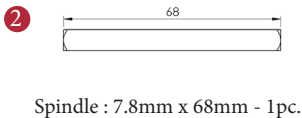

TRIDENT LOW PROFILE LEVER ON ROSE

1 PAIRED VIEW

This latch handle is suitable for use with most U.K. tubular latches.
For a new door installation we would recommend using our York standard tubular latch from the list below.

TUBULAR LATCH
(not Included, must be ordered separately)

YKTL2-AT	2½" Antique Finish
YKTL2-BLK	2½" Black Finish
YKTL2-MB	2½" Matt Bronze Finish
YKTL2-PB	2½" Brass Finish
YKTL2-PC&PN	2½" Polished Chrome & Nickel Finish
YKTL2-SB	2½" Satin Brass Finish
YKTL2-SN&SC	2½" Satin Nickel & Chrome Finish
YKTL3-AT	3" Antique Finish
YKTL3-BLK	3" Black Finish
YKTL3-MB	3" Matt Bronze Finish
YKTL3-PB	3" Brass Finish
YKTL3-PC&PN	3" Polished Chrome & Nickel Finish
YKTL3-SB	3" Satin Brass Finish
YKTL3-SN&SC	3" Satin Nickel & Chrome Finish

Box Contains	1	2	3	4	5
	Pair of lever handles	1x 68mm spindle suitable for 35mm & 44 mm thick door	1x Allen Key	1x Iron screw	8x Brass wood screws

M Marcus Ltd., Dudley

Product Code	Material	Available in all Heritage Brass finishes.	Sizes shown are in mm and approximate. We reserve the right to amend where necessary and without any prior notice.
BAU2910	Solid Brass		