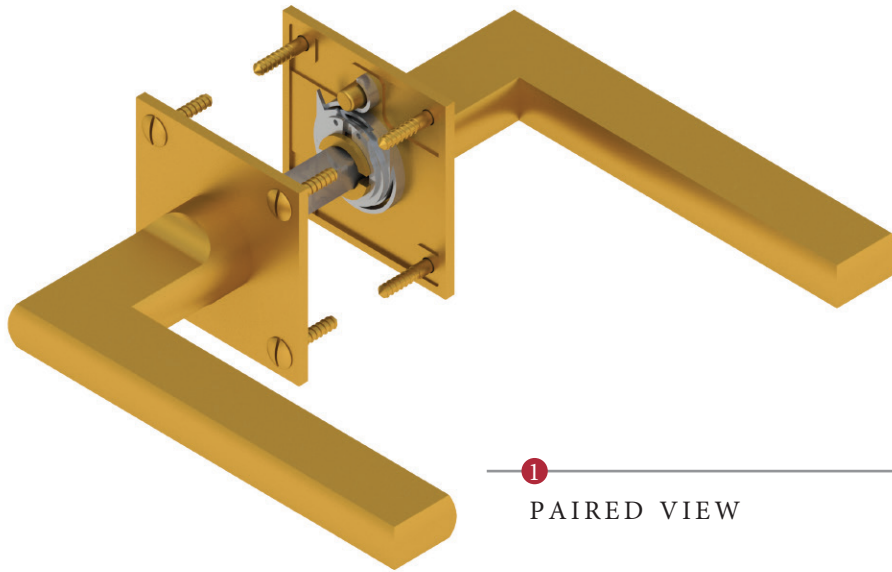

TRIDENT LOW PROFILE LEVER ON ROSE

1 PAIRED VIEW

This latch handle is suitable for use with most U.K. tubular latches.
For a new door installation we would recommend using our York standard tubular latch from the list below.

TUBULAR LATCH
(not Included, must be ordered separately)

YKTL2-AT	2½" Antique Finish
YKTL2-BLK	2½" Black Finish
YKTL2-MB	2½" Matt Bronze Finish
YKTL2-PB	2½" Brass Finish
YKTL2-PC&PN	2½" Polished Chrome & Nickel Finish
YKTL2-SB	2½" Satin Brass Finish
YKTL2-SN&SC	2½" Satin Nickel & Chrome Finish
YKTL3-AT	3" Antique Finish
YKTL3-BLK	3" Black Finish
YKTL3-MB	3" Matt Bronze Finish
YKTL3-PB	3" Brass Finish
YKTL3-PC&PN	3" Polished Chrome & Nickel Finish
YKTL3-SB	3" Satin Brass Finish
YKTL3-SN&SC	3" Satin Nickel & Chrome Finish

Box Contains	1	2	3	4	5
	Pair of lever handles	1x 68mm spindle suitable for 35mm & 44 mm thick door	1x Allen Key	1x Iron screw	8x Brass wood screws

M Marcus Ltd., Dudley

Product Code	Material	Available in all Heritage Brass finishes.	Sizes shown are in mm and approximate. We reserve the right to amend where necessary and without any prior notice.
BAU2910	Solid Brass		