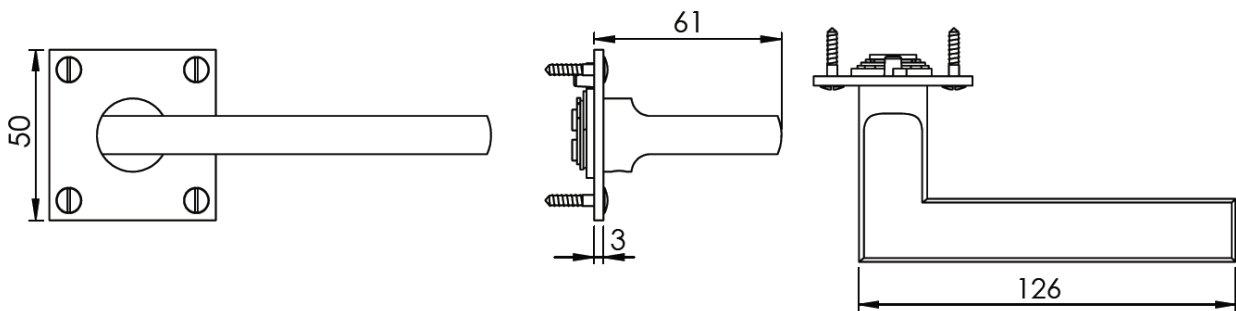

TRIDENT LOW PROFILE LEVER ON ROSE

1 PAIRED VIEW

This latch handle is suitable for use with most U.K. tubular latches.
For a new door installation we would recommend using our York standard tubular latch from the list below.

TUBULAR LATCH
(not Included, must be ordered separately)

YKTL2-AT	2½" Antique Finish
YKTL2-BLK	2½" Black Finish
YKTL2-MB	2½" Matt Bronze Finish
YKTL2-PB	2½" Brass Finish
YKTL2-PC&PN	2½" Polished Chrome & Nickel Finish
YKTL2-SB	2½" Satin Brass Finish
YKTL2-SN&SC	2½" Satin Nickel & Chrome Finish
YKTL3-AT	3" Antique Finish
YKTL3-BLK	3" Black Finish
YKTL3-MB	3" Matt Bronze Finish
YKTL3-PB	3" Brass Finish
YKTL3-PC&PN	3" Polished Chrome & Nickel Finish
YKTL3-SB	3" Satin Brass Finish
YKTL3-SN&SC	3" Satin Nickel & Chrome Finish

Box Contains	1	2	3	4	5
	Pair of lever handles	1x 68mm spindle suitable for 35mm & 44 mm thick door	1x Allen Key	1x Iron screw	8x Brass wood screws

M Marcus Ltd., Dudley

Product Code	Material	Available in all Heritage Brass finishes.	Sizes shown are in mm and approximate. We reserve the right to amend where necessary and without any prior notice.
BAU2910	Solid Brass		