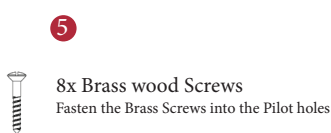

BAUHAUS LOW PROFILE LEVER ON ROSE

This latch handle is suitable for use with most U.K. tubular latches.
For a new door installation we would recommend using our York standard tubular latch from the list below.

TUBULAR LATCH
(not Included, must be ordered separately)

YKTL2-AT	2½" Antique Finish
YKTL2-BLK	2½" Black Finish
YKTL2-MB	2½" Matt Bronze Finish
YKTL2-PB	2½" Brass Finish
YKTL2-PC&PN	2½" Polished Chrome & Nickel Finish
YKTL2-SB	2½" Satin Brass Finish
YKTL2-SN&SC	2½" Satin Nickel & Chrome Finish
YKTL3-AT	3" Antique Finish
YKTL3-BLK	3" Black finish
YKTL3-MB	3" Matt Bronze Finish
YKTL3-PB	3" Brass Finish
YKTL3-PC&PN	3" Polished Chrome & Nickel Finish
YKTL3-SB	3" Satin Brass Finish
YKTL3-SN&SC	3" Satin Nickel & Chrome Finish

Box Contains	①	②	③	④	⑤
	Pair of lever handles	1x 68mm spindle suitable for 35mm & 44 mm thick door	1x Allen Key	1x Iron screw	8x Brass wood screws

 **M Marcus Ltd., Dudley**

Product Code	Material	Available in all Heritage Brass finishes.	Sizes shown are in mm and approximate. We reserve the right to amend where necessary and without any prior notice.
BAU1926	Solid Brass		