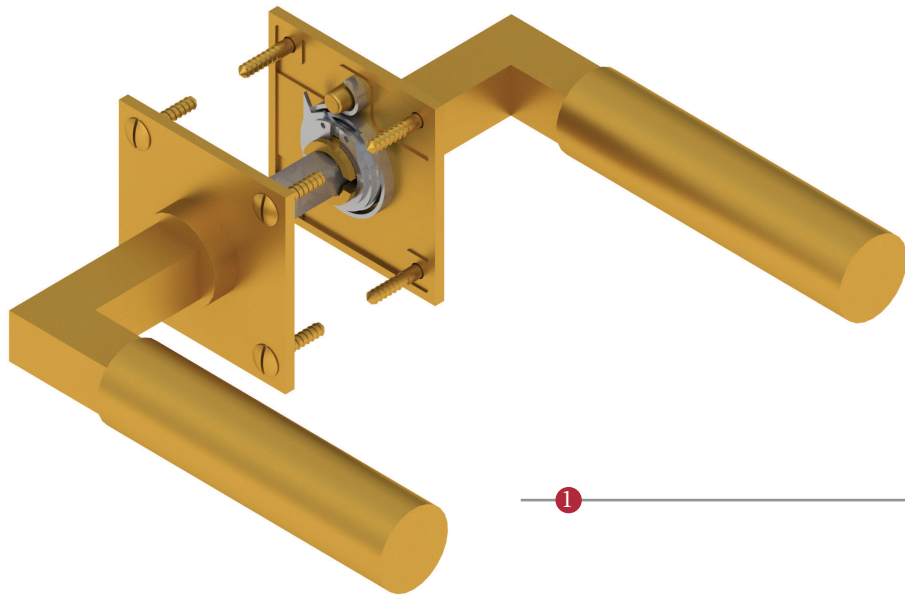

BAUHAUS LOW PROFILE LEVER ON ROSE

This latch handle is suitable for use with most U.K. tubular latches.
For a new door installation we would recommend using our York standard tubular latch from the list below.

TUBULAR LATCH
(not Included, must be ordered separately)

YKTL2-AT	2½" Antique Finish
YKTL2-BLK	2½" Black Finish
YKTL2-MB	2½" Matt Bronze Finish
YKTL2-PB	2½" Brass Finish
YKTL2-PC&PN	2½" Polished Chrome & Nickel Finish
YKTL2-SB	2½" Satin Brass Finish
YKTL2-SN&SC	2½" Satin Nickel & Chrome Finish
YKTL3-AT	3" Antique Finish
YKTL3-BLK	3" Black finish
YKTL3-MB	3" Matt Bronze Finish
YKTL3-PB	3" Brass Finish
YKTL3-PC&PN	3" Polished Chrome & Nickel Finish
YKTL3-SB	3" Satin Brass Finish
YKTL3-SN&SC	3" Satin Nickel & Chrome Finish

Box Contains	①	②	③	④	⑤
	Pair of lever handles	1x 68mm spindle suitable for 35mm & 44 mm thick door	1x Allen Key	1x Iron screw	8x Brass wood screws

 **M Marcus Ltd., Dudley**

Product Code	Material	Available in all Heritage Brass finishes.	Sizes shown are in mm and approximate. We reserve the right to amend where necessary and without any prior notice.
BAU1926	Solid Brass		