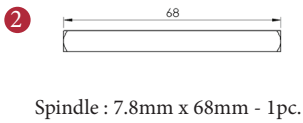

BAUHAUS LOW PROFILE LEVER ON ROSE

This latch handle is suitable for use with most U.K. tubular latches.
For a new door installation we would recommend using our York standard tubular latch from the list below.

TUBULAR LATCH
(not Included, must be ordered separately)

YKTL2-AT	2½" Antique Finish
YKTL2-BLK	2½" Black Finish
YKTL2-MB	2½" Matt Bronze Finish
YKTL2-PB	2½" Brass Finish
YKTL2-PC&PN	2½" Polished Chrome & Nickel Finish
YKTL2-SB	2½" Satin Brass Finish
YKTL2-SN&SC	2½" Satin Nickel & Chrome Finish
YKTL3-AT	3" Antique Finish
YKTL3-BLK	3" Black finish
YKTL3-MB	3" Matt Bronze Finish
YKTL3-PB	3" Brass Finish
YKTL3-PC&PN	3" Polished Chrome & Nickel Finish
YKTL3-SB	3" Satin Brass Finish
YKTL3-SN&SC	3" Satin Nickel & Chrome Finish

Box Contains	①	②	③	④	⑤
	Pair of lever handles	1x 68mm spindle suitable for 35mm & 44 mm thick door	1x Allen Key	1x Iron screw	8x Brass wood screws

 **M Marcus Ltd., Dudley**

Product Code	Material	Available in all Heritage Brass finishes.	Sizes shown are in mm and approximate. We reserve the right to amend where necessary and without any prior notice.
BAU1926	Solid Brass		