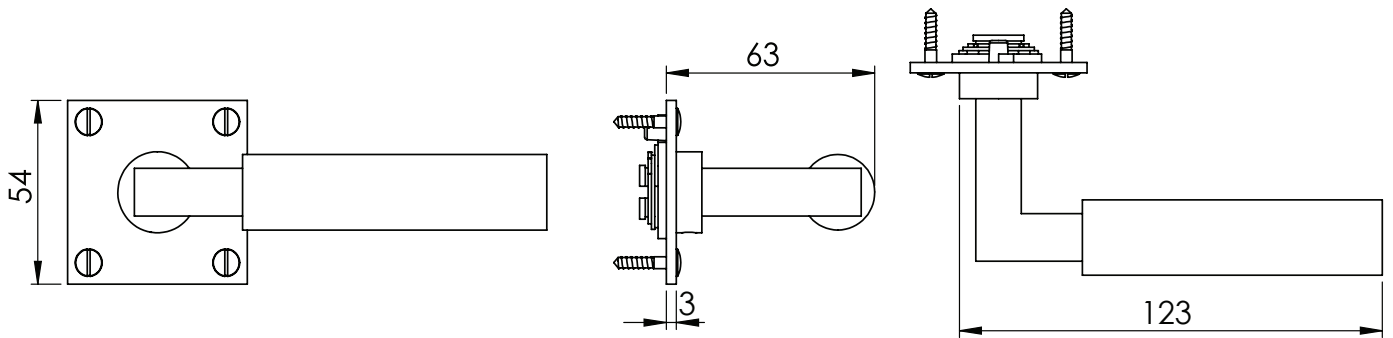

BAUHAUS LOW PROFILE LEVER ON ROSE

This latch handle is suitable for use with most U.K. tubular latches.
For a new door installation we would recommend using our York standard tubular latch from the list below.

TUBULAR LATCH
(not Included, must be ordered separately)

YKTL2-AT	2½" Antique Finish
YKTL2-BLK	2½" Black Finish
YKTL2-MB	2½" Matt Bronze Finish
YKTL2-PB	2½" Brass Finish
YKTL2-PC&PN	2½" Polished Chrome & Nickel Finish
YKTL2-SB	2½" Satin Brass Finish
YKTL2-SN&SC	2½" Satin Nickel & Chrome Finish
YKTL3-AT	3" Antique Finish
YKTL3-BLK	3" Black finish
YKTL3-MB	3" Matt Bronze Finish
YKTL3-PB	3" Brass Finish
YKTL3-PC&PN	3" Polished Chrome & Nickel Finish
YKTL3-SB	3" Satin Brass Finish
YKTL3-SN&SC	3" Satin Nickel & Chrome Finish

Box Contains	①	②	③	④	⑤
	Pair of lever handles	1x 68mm spindle suitable for 35mm & 44 mm thick door	1x Allen Key	1x Iron screw	8x Brass wood screws

 **M Marcus Ltd., Dudley**

Product Code	Material	Available in all Heritage Brass finishes.	Sizes shown are in mm and approximate. We reserve the right to amend where necessary and without any prior notice.
BAU1926	Solid Brass		