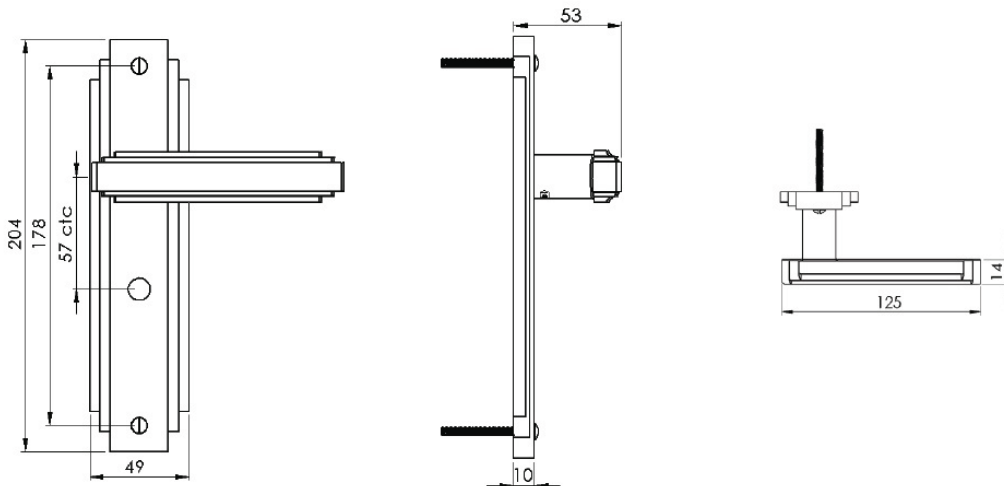

ASTORIA BATHROOM/CLOAKROOM HANDLE WITH PRIVACY TURN

INSIDE VIEW

With thumbturn.

OUTSIDE VIEW

With slotted release.
Used to open door in emergency.

This bathroom handle is suitable for use with most U.K. bathroom locks with a 57mm CTC.
For a new door installation we would recommend using our York bathroom locks from the list below.

Thumbturn x 1pc.

2

4

2x 2.5 & 2 mm Allen key :
Used to fasten handle & thumbturn

Spindle : 7.8mm x 85mm - 1pc.

3

5

2x Male & Female screw.

Box Contains

①	②	③	④	⑤
Pair of lever handles	1x Thumbturn & release	1x 85mm spindle suitable for 35mm & 45 mm thick door	2x Allen key	2x Brass male and female screw sets

M Marcus Ltd., Dudley

Product Code