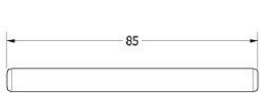

ASTORIA BATHROOM/CLOAKROOM HANDLE WITH PRIVACY TURN

INSIDE VIEW

With thumbturn.

OUTSIDE VIEW

With slotted release.
Used to open door in emergency.

This bathroom handle is suitable for use with most U.K. bathroom locks with a 57mm CTC.
For a new door installation we would recommend using our York bathroom locks from the list below.

Thumbturn x 1pc.

2

4

2x 2.5 & 2 mm Allen key :
Used to fasten handle & thumbturn

Spindle : 7.8mm x 85mm - 1pc.

3

5

2x Male & Female screw.

Box Contains

①	②	③	④	⑤
Pair of lever handles	1x Thumbturn & release	1x 85mm spindle suitable for 35mm & 45 mm thick door	2x Allen key	2x Brass male and female screw sets

M Marcus Ltd., Dudley

Product Code