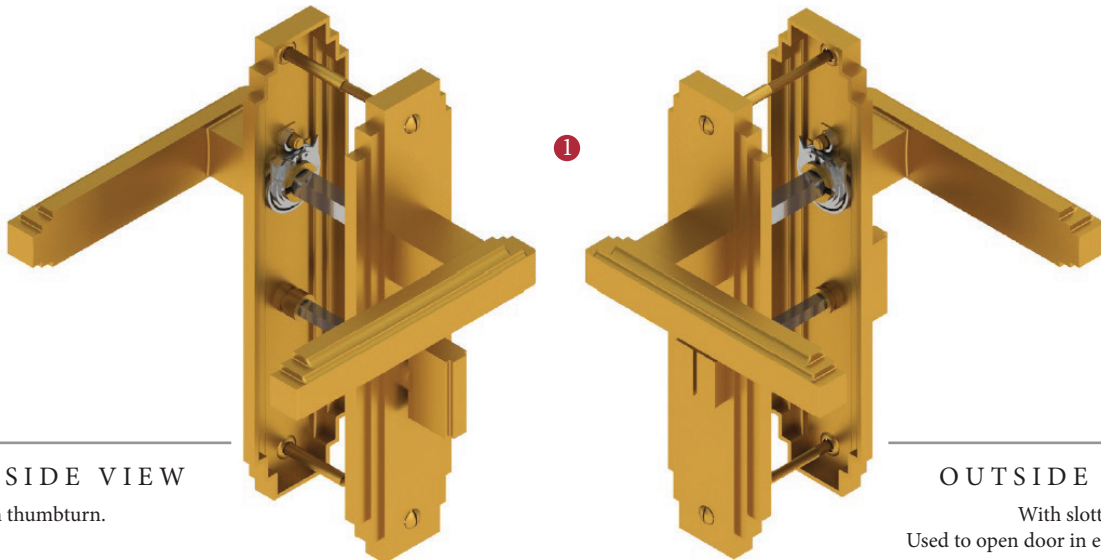

ASTORIA BATHROOM/CLOAKROOM HANDLE WITH PRIVACY TURN

INSIDE VIEW

With thumbturn.

OUTSIDE VIEW

With slotted release.
Used to open door in emergency.

This bathroom handle is suitable for use with most U.K. bathroom locks with a 57mm CTC.
For a new door installation we would recommend using our York bathroom locks from the list below.

Thumbturn x 1pc.

2

4

2x 2.5 & 2 mm Allen key :
Used to fasten handle & thumbturn

Spindle : 7.8mm x 85mm - 1pc.

3

5

2x Male & Female screw.

Box Contains

①	②	③	④	⑤
Pair of lever handles	1x Thumbturn & release	1x 85mm spindle suitable for 35mm & 45 mm thick door	2x Allen key	2x Brass male and female screw sets

M Marcus Ltd., Dudley

Product Code