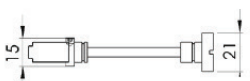

ASTORIA BATHROOM/CLOAKROOM HANDLE WITH PRIVACY TURN

INSIDE VIEW

With thumbturn.

OUTSIDE VIEW

With slotted release.
Used to open door in emergency.

This bathroom handle is suitable for use with most U.K. bathroom locks with a 57mm CTC.
For a new door installation we would recommend using our York bathroom locks from the list below.

Thumbturn x 1pc.

2

4

2x 2.5 & 2 mm Allen key :
Used to fasten handle & thumbturn

Spindle : 7.8mm x 85mm - 1pc.

3

5

2x Male & Female screw.

Box Contains

①	②	③	④	⑤
Pair of lever handles	1x Thumbturn & release	1x 85mm spindle suitable for 35mm & 45 mm thick door	2x Allen key	2x Brass male and female screw sets

M Marcus Ltd., Dudley

Product Code