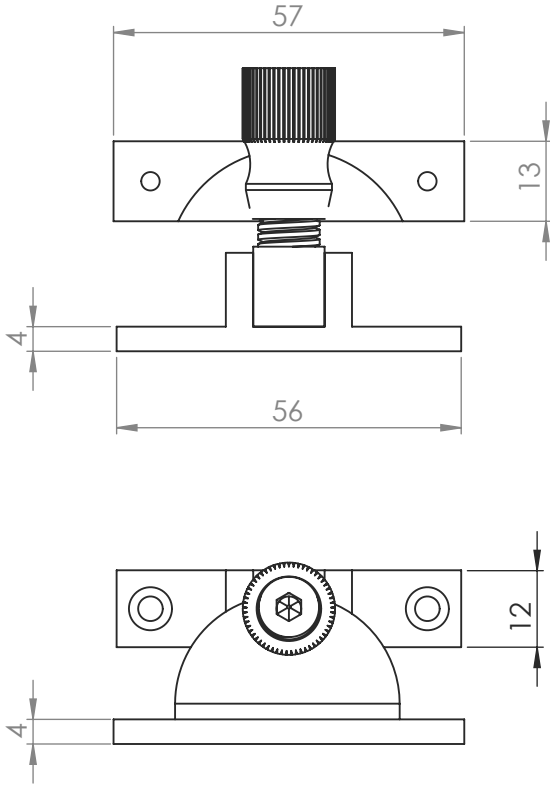

V2054 NARROW BRIGHTON SASH FASTENER

2

1

2

Dimensions:
see the outlines given above

3

25mm

Steel pilot screw

Also available in unlacquered Brass (ULB)

Overview

1

Narrow Brighton
Sash Fastener
illustrated

2

General Dimensions
of Narrow Brighton
Sash Fastener

3

Supplied with:
4 x 25mm brass screws
1x Steel pilot screw

M Marcus Ltd., Dudley

Product Code

V2054

Material

Solid Brass

Sizes shown are in mm and approximate. We reserve the right to amend where necessary and without any prior notice.