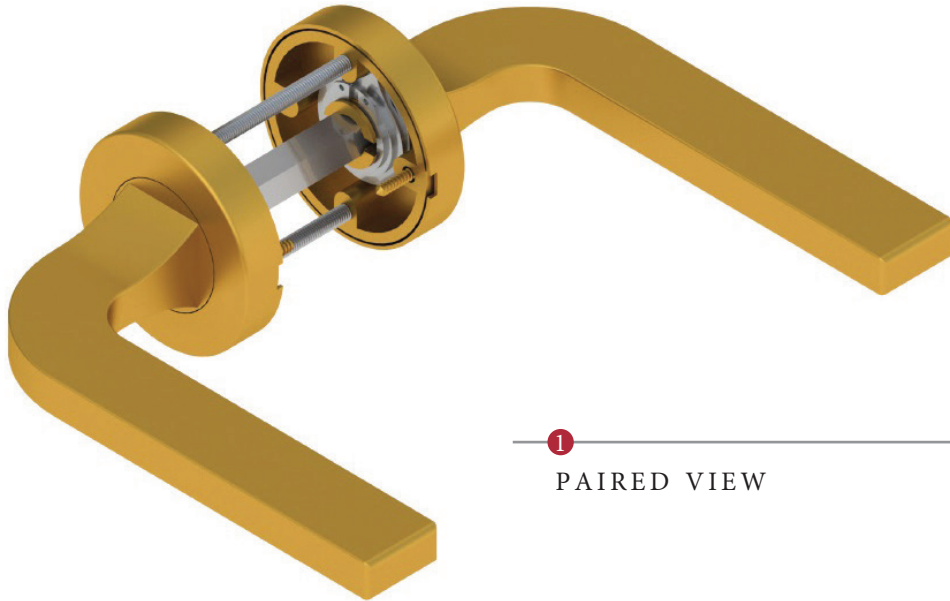

BALLGIO LEVER ON ROSE

1
PAIRED VIEW

This latch handle is suitable for use with most U.K. tubular latches.
For a new door installation we would recommend using our York standard tubular latch from the list below.

TUBULAR LATCH

(not Included, must be ordered separately)

YKTL2-AT	2½" Antique Finish
YKTL2-BLK	2½" Black Finish
YKTL2-MB	2½" Matt Bronze Finish
YKTL2-PB	2½" Brass Finish
YKTL2-PC&PN	2½" Polished Chrome & Nickel Finish
YKTL2-SB	2½" Satin Brass Finish
YKTL2-SN&SC	2½" Satin Nickel & Chrome Finish
YKTL3-AT	3" Antique Finish
YKTL3-BLK	3" Black Finish
YKTL3-MB	3" Matt Bronze Finish
YKTL3-PB	3" Brass Finish
YKTL3-PC&PN	3" Polished Chrome & Nickel Finish
YKTL3-SB	3" Satin Brass Finish
YKTL3-SN&SC	3" Satin Nickel & Chrome Finish

Box Contains	1	2	3	4	5
	Pair of lever handles	1x spindle suitable for 35mm & 44 mm thick door	1x Allen key	4x Machine screws	8x Steel wood screws

M Marcus Ltd., Dudley

Product Code	Material	Available in all Heritage Brass finishes.	Sizes shown are in mm and approximate. We reserve the right to amend where necessary and without any prior notice.
V2015	Solid Brass		