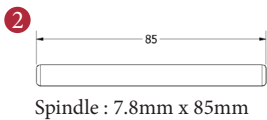

BALLGIO LEVER ON ROSE

1
PAIRED VIEW

This latch handle is suitable for use with most U.K. tubular latches.
For a new door installation we would recommend using our York standard tubular latch from the list below.

TUBULAR LATCH

(not Included, must be ordered separately)

YKTL2-AT	2½" Antique Finish
YKTL2-BLK	2½" Black Finish
YKTL2-MB	2½" Matt Bronze Finish
YKTL2-PB	2½" Brass Finish
YKTL2-PC&PN	2½" Polished Chrome & Nickel Finish
YKTL2-SB	2½" Satin Brass Finish
YKTL2-SN&SC	2½" Satin Nickel & Chrome Finish
YKTL3-AT	3" Antique Finish
YKTL3-BLK	3" Black Finish
YKTL3-MB	3" Matt Bronze Finish
YKTL3-PB	3" Brass Finish
YKTL3-PC&PN	3" Polished Chrome & Nickel Finish
YKTL3-SB	3" Satin Brass Finish
YKTL3-SN&SC	3" Satin Nickel & Chrome Finish

Box Contains	1	2	3	4	5
	Pair of lever handles	1x spindle suitable for 35mm & 44 mm thick door	1x Allen key	4x Machine screws	8x Steel wood screws

M Marcus Ltd., Dudley

Product Code	Material	Available in all Heritage Brass finishes.	Sizes shown are in mm and approximate. We reserve the right to amend where necessary and without any prior notice.
V2015	Solid Brass		