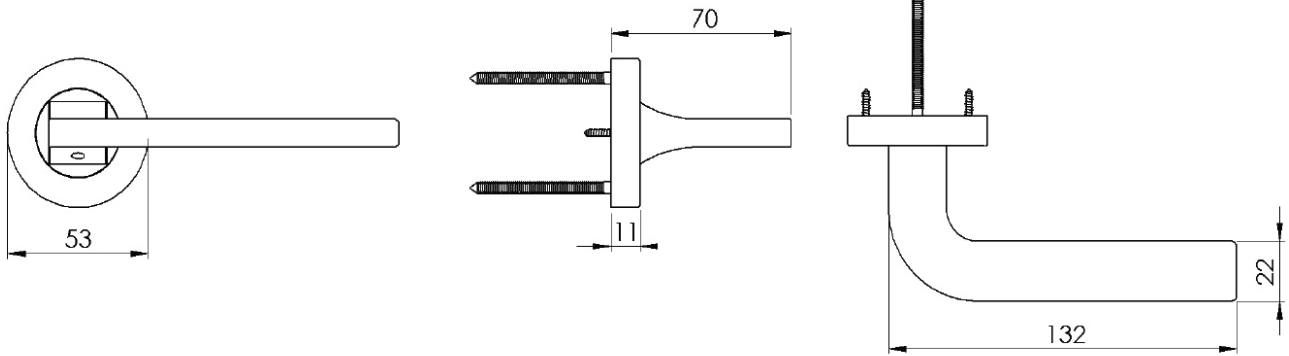

BALLGIO LEVER ON ROSE

1
PAIRED VIEW

This latch handle is suitable for use with most U.K. tubular latches.
For a new door installation we would recommend using our York standard tubular latch from the list below.

TUBULAR LATCH

(not Included, must be ordered separately)

YKTL2-AT	2½" Antique Finish
YKTL2-BLK	2½" Black Finish
YKTL2-MB	2½" Matt Bronze Finish
YKTL2-PB	2½" Brass Finish
YKTL2-PC&PN	2½" Polished Chrome & Nickel Finish
YKTL2-SB	2½" Satin Brass Finish
YKTL2-SN&SC	2½" Satin Nickel & Chrome Finish
YKTL3-AT	3" Antique Finish
YKTL3-BLK	3" Black Finish
YKTL3-MB	3" Matt Bronze Finish
YKTL3-PB	3" Brass Finish
YKTL3-PC&PN	3" Polished Chrome & Nickel Finish
YKTL3-SB	3" Satin Brass Finish
YKTL3-SN&SC	3" Satin Nickel & Chrome Finish

Box Contains	1	2	3	4	5
	Pair of lever handles	1x spindle suitable for 35mm & 44 mm thick door	1x Allen key	4x Machine screws	8x Steel wood screws

M Marcus Ltd., Dudley

Product Code	Material	Available in all Heritage Brass finishes.	Sizes shown are in mm and approximate. We reserve the right to amend where necessary and without any prior notice.
V2015	Solid Brass		