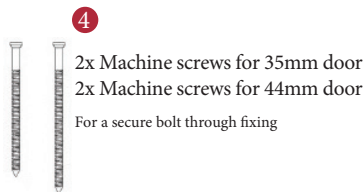

BALLGIO LEVER ON ROSE

1
PAIRED VIEW

This latch handle is suitable for use with most U.K. tubular latches.
For a new door installation we would recommend using our York standard tubular latch from the list below.

TUBULAR LATCH

(not Included, must be ordered separately)

YKTL2-AT	2½" Antique Finish
YKTL2-BLK	2½" Black Finish
YKTL2-MB	2½" Matt Bronze Finish
YKTL2-PB	2½" Brass Finish
YKTL2-PC&PN	2½" Polished Chrome & Nickel Finish
YKTL2-SB	2½" Satin Brass Finish
YKTL2-SN&SC	2½" Satin Nickel & Chrome Finish
YKTL3-AT	3" Antique Finish
YKTL3-BLK	3" Black Finish
YKTL3-MB	3" Matt Bronze Finish
YKTL3-PB	3" Brass Finish
YKTL3-PC&PN	3" Polished Chrome & Nickel Finish
YKTL3-SB	3" Satin Brass Finish
YKTL3-SN&SC	3" Satin Nickel & Chrome Finish

Box Contains	1	2	3	4	5
	Pair of lever handles	1x spindle suitable for 35mm & 44 mm thick door	1x Allen key	4x Machine screws	8x Steel wood screws

M Marcus Ltd., Dudley

Product Code	Material	Available in all Heritage Brass finishes.	Sizes shown are in mm and approximate. We reserve the right to amend where necessary and without any prior notice.
V2015	Solid Brass		