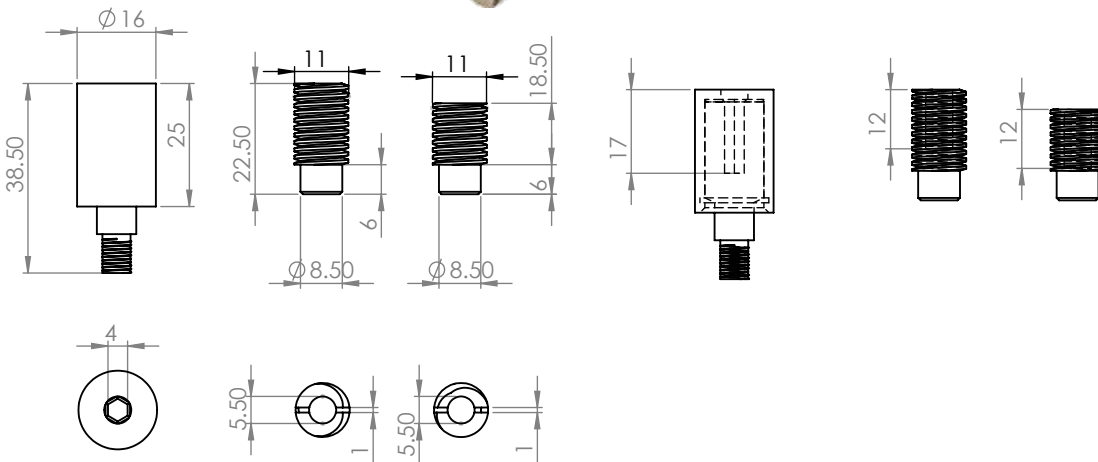

V1108 SASH WINDOW STOP (Pair) WITH KEY

② Dimensions: see the outlines given above

③ 1 x Allen Key

FINISHES

- ME Matt Bronze finish
- SB Satin Brass finish
- PN Polished Nickel finish
- SN Satin Nickel finish
- AT Antique Brass finish
- SC Satin Chrome finish
- PE Polished Brass finish
- PC Polished Chrome finish

Overview

① Sash Window Stop illustrated

② (General dimensions of Sash Window Stop)

③ Supplied with: 1 x Allen Key

M Marcus Ltd., Dudley

Product Code

V1108

Material

Solid Brass

Sizes shown are in mm and approximate. We reserve the right to amend where necessary and without any prior notice.