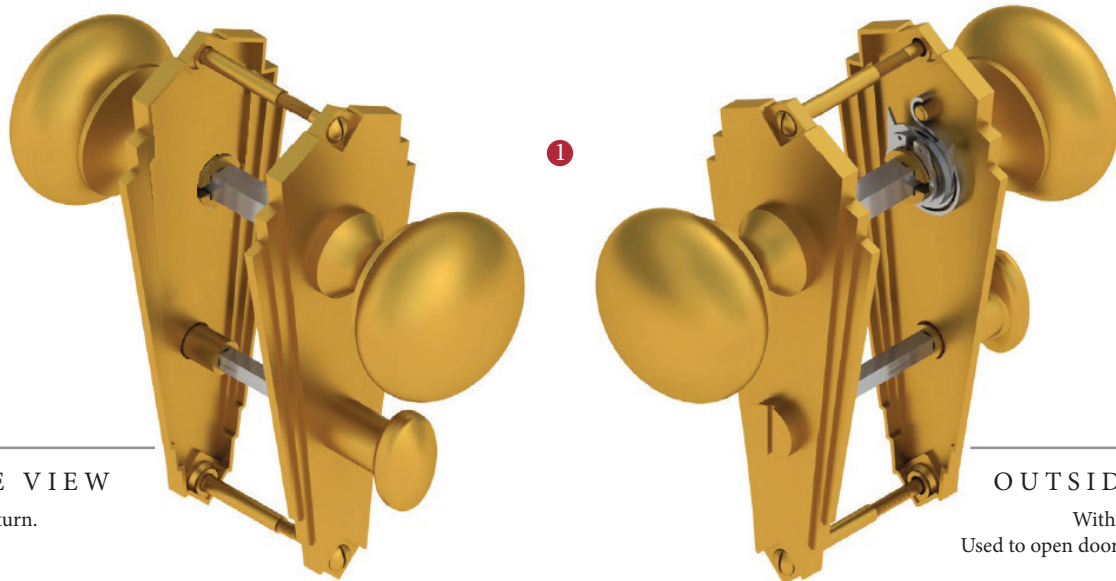

**BROADWAY MORTICE KNOB ON PLATE WITH BATHROOM PRIVACY TURN - SPRUNG ON ONE SIDE**

**INSIDE VIEW**

With thumbturn.

**OUTSIDE VIEW**

With slotted release.  
Used to open door in emergency.

This bathroom handle is suitable for use with most U.K. bathroom locks with a 57mm CTC.  
For a new door installation we would recommend using our York bathroom locks from the list below.

Thumbturn x 1pc.

2

4

2 mm Allen key :  
Used to fasten thumbturn

Spindle : 7.8mm x 85mm - 1pc.

3

Spindle : 7.8mm x 90mm - 1pc.

5

2x Male & Female screws.

**BATHROOM LOCKS**

(not Included, must be ordered seperately)

- YKBL3-AT 3" Antique Finish
- YKBL3-BLK 3" Black Finish
- YKBL3-MB 3" Matt Bronze Finish
- YKBL3-PB 3" Brass Finish
- YKBL3-PC&PN 3" Polished Chrome & Nickel Finish
- YKBL3-SB 3" Satin Brass Finish
- YKBL3-SN&SC 3" Satin Nickel & Chrome Finish

**Box Contains**

- ① Pair of mortice knobs
- ② 1x Thumbturn & release
- ③ 2x spindle suitable for 44 mm thick door
- ④ 1x Allen key
- ⑤ 2x Brass male & female screw sets

**M Marcus Ltd., Dudley**

Product Code