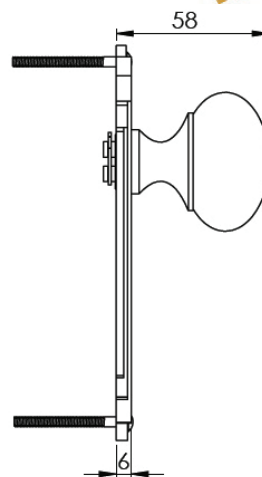

**BROADWAY MORTICE KNOB ON PLATE WITH BATHROOM PRIVACY TURN - SPRUNG ON ONE SIDE**

**INSIDE VIEW**

With thumbturn.

**OUTSIDE VIEW**

With slotted release.  
Used to open door in emergency.

This bathroom handle is suitable for use with most U.K. bathroom locks with a 57mm CTC.  
For a new door installation we would recommend using our York bathroom locks from the list below.

Thumbturn x 1pc.

2

4

2 mm Allen key :  
Used to fasten thumbturn

Spindle : 7.8mm x 85mm - 1pc.

3

Spindle : 7.8mm x 90mm - 1pc.

5

**Box Contains**

- ① Pair of mortice knobs
- ② 1x Thumbturn & release
- ③ 2x spindle suitable for 44 mm thick door
- ④ 1x Allen key
- ⑤ 2x Brass male & female screw sets

**M Marcus Ltd., Dudley**

Product Code

BR1830

Material

Solid Brass

Sizes shown are in mm and approximate.  
We reserve the right to amend where necessary and without any prior notice.