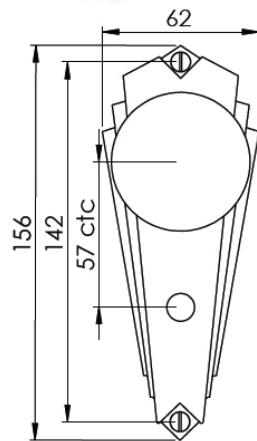

**BROADWAY MORTICE KNOB ON PLATE WITH BATHROOM PRIVACY TURN - SPRUNG ON ONE SIDE**

**INSIDE VIEW**

With thumbturn.

**OUTSIDE VIEW**

With slotted release.  
Used to open door in emergency.

This bathroom handle is suitable for use with most U.K. bathroom locks with a 57mm CTC.  
For a new door installation we would recommend using our York bathroom locks from the list below.

Thumbturn x 1pc.

2

4

2 mm Allen key :  
Used to fasten thumbturn

Spindle : 7.8mm x 85mm - 1pc.

3

Spindle : 7.8mm x 90mm - 1pc.

5

**Box Contains**

- ① Pair of mortice knobs
- ② 1x Thumbturn & release
- ③ 2x spindle suitable for 44 mm thick door
- ④ 1x Allen key
- ⑤ 2x Brass male & female screw sets

**M Marcus Ltd., Dudley**

Product Code

BR1830

Material

Solid Brass

Sizes shown are in mm and approximate.  
We reserve the right to amend where necessary and without any prior notice.