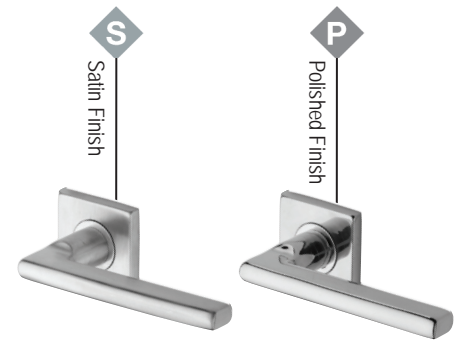

m. marcus
architectural hardware

— marcus 304 —

STAINLESS STEEL DOOR HARDWARE

Apollo
SS-SQ-182-S
SS-SQ-182-P

Square
SS-SQ601-P

Latitude
SS-SQ662-P

Hemisphere
SS-SQ655-S
SS-SQ655-P

SS-SQ895-S
Turn & Release
Satin Finish

SS-SQ895-P
Turn & Release
Polished Finish

SS-SQ890-S **SS-SQ890-P**
Key Escutcheon Key Escutcheon
Satin Finish Polished Finish

SS-SQ891-S **SS-SQ891-P**
Euro Profile Euro Profile
Satin Finish Polished Finish