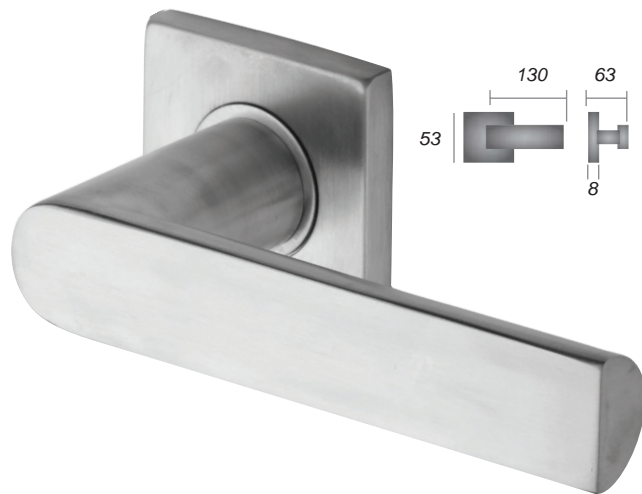

m. marcus
architectural hardware

— marcus 304 —

STAINLESS STEEL DOOR HARDWARE

Apollo
SS-SQ-182-S
SS-SQ-182-P

Square
SS-SQ601-P

Latitude
SS-SQ662-P

Hemisphere
SS-SQ655-S
SS-SQ655-P

SS-SQ895-S
Turn & Release
Satin Finish

SS-SQ895-P
Turn & Release
Polished Finish

SS-SQ890-S **SS-SQ890-P**
Key Escutcheon Key Escutcheon
Satin Finish Polished Finish

SS-SQ891-S **SS-SQ891-P**
Euro Profile Euro Profile
Satin Finish Polished Finish