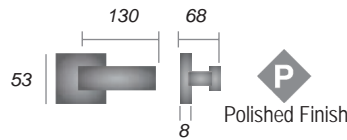

m. marcus
architectural hardware

— marcus 304 —

STAINLESS STEEL DOOR HARDWARE

Apollo
SS-SQ-182-S
SS-SQ-182-P

Square
SS-SQ601-P

Latitude
SS-SQ662-P

Hemisphere
SS-SQ655-S
SS-SQ655-P

SS-SQ895-S
Turn & Release
Satin Finish

SS-SQ895-P
Turn & Release
Polished Finish

SS-SQ890-S **SS-SQ890-P**
Key Escutcheon Key Escutcheon
Satin Finish Polished Finish

SS-SQ891-S **SS-SQ891-P**
Euro Profile Euro Profile
Satin Finish Polished Finish