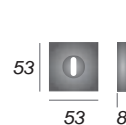

m. marcus
architectural hardware

— marcus 304 —

STAINLESS STEEL DOOR HARDWARE

Apollo
SS-SQ-182-S
SS-SQ-182-P

Square
SS-SQ601-P

Latitude
SS-SQ662-P

Hemisphere
SS-SQ655-S
SS-SQ655-P

SS-SQ895-S
Turn & Release
Satin Finish

SS-SQ895-P
Turn & Release
Polished Finish

SS-SQ890-S **SS-SQ890-P**
Key Escutcheon Key Escutcheon
Satin Finish Polished Finish

SS-SQ891-S **SS-SQ891-P**
Euro Profile Euro Profile
Satin Finish Polished Finish