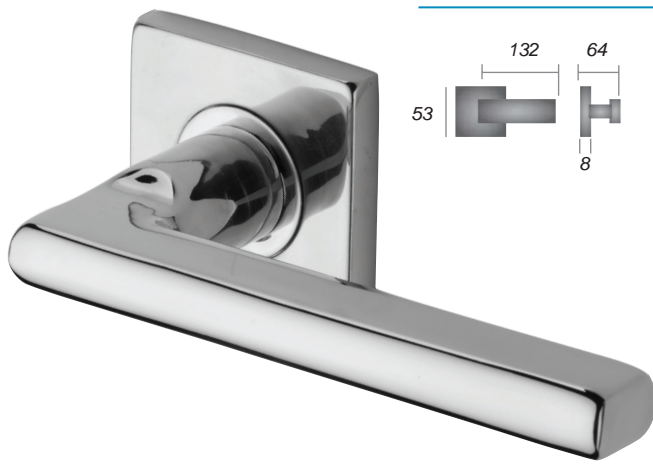

m. marcus
architectural hardware

— marcus 304 —

STAINLESS STEEL DOOR HARDWARE

Apollo
SS-SQ-182-S
SS-SQ-182-P

Square
SS-SQ601-P

Latitude
SS-SQ662-P

Hemisphere
SS-SQ655-S
SS-SQ655-P

SS-SQ895-S
Turn & Release
Satin Finish

SS-SQ895-P
Turn & Release
Polished Finish

SS-SQ890-S **SS-SQ890-P**
Key Escutcheon Key Escutcheon
Satin Finish Polished Finish

SS-SQ891-S **SS-SQ891-P**
Euro Profile Euro Profile
Satin Finish Polished Finish