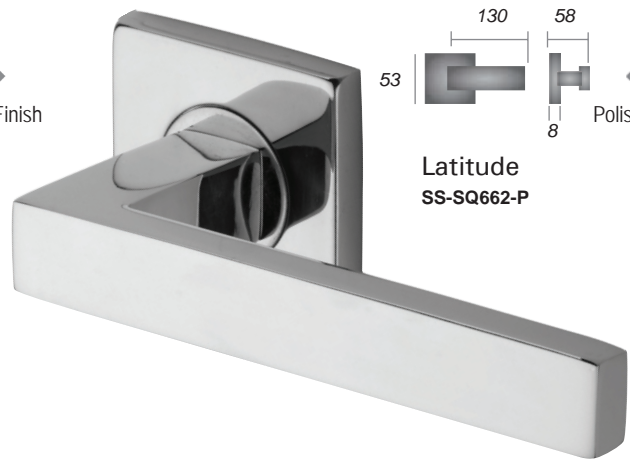

m. marcus
architectural hardware

— marcus 304 —

STAINLESS STEEL DOOR HARDWARE

Apollo
SS-SQ-182-S
SS-SQ-182-P

Square
SS-SQ601-P

Latitude
SS-SQ662-P

Hemisphere
SS-SQ655-S
SS-SQ655-P

SS-SQ895-S
Turn & Release
Satin Finish

SS-SQ895-P
Turn & Release
Polished Finish

SS-SQ890-S **SS-SQ890-P**
Key Escutcheon Key Escutcheon
Satin Finish Polished Finish

SS-SQ891-S **SS-SQ891-P**
Euro Profile Euro Profile
Satin Finish Polished Finish