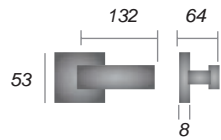

m. marcus
architectural hardware

— marcus 304 —

STAINLESS STEEL DOOR HARDWARE

Apollo
SS-SQ-182-S
SS-SQ-182-P

Square
SS-SQ601-P

Latitude
SS-SQ662-P

Hemisphere
SS-SQ655-S
SS-SQ655-P

SS-SQ895-S
Turn & Release
Satin Finish

SS-SQ895-P
Turn & Release
Polished Finish

SS-SQ890-S **SS-SQ890-P**
Key Escutcheon Key Escutcheon
Satin Finish Polished Finish

SS-SQ891-S **SS-SQ891-P**
Euro Profile Euro Profile
Satin Finish Polished Finish