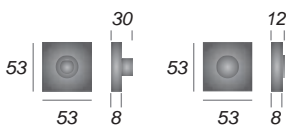

m. marcus
architectural hardware

— marcus 304 —

STAINLESS STEEL DOOR HARDWARE

Apollo
SS-SQ-182-S
SS-SQ-182-P

Square
SS-SQ601-P

Latitude
SS-SQ662-P

Hemisphere
SS-SQ655-S
SS-SQ655-P

SS-SQ895-S
Turn & Release
Satin Finish

SS-SQ895-P
Turn & Release
Polished Finish

SS-SQ890-S **SS-SQ890-P**
Key Escutcheon Key Escutcheon
Satin Finish Polished Finish

SS-SQ891-S **SS-SQ891-P**
Euro Profile Euro Profile
Satin Finish Polished Finish