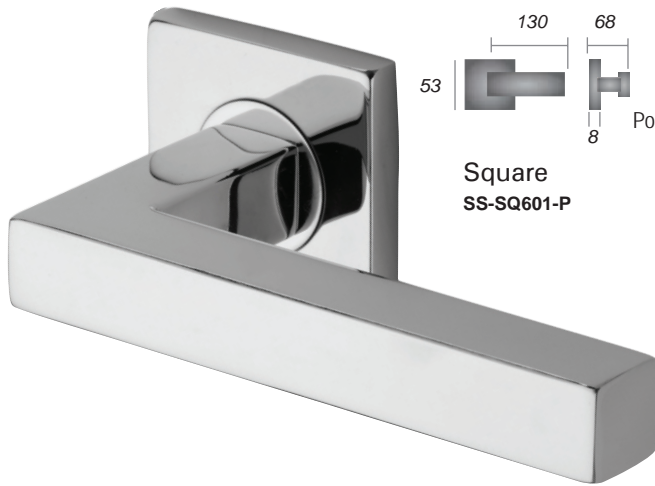

m. marcus
architectural hardware

— marcus 304 —

STAINLESS STEEL DOOR HARDWARE

Apollo
SS-SQ-182-S
SS-SQ-182-P

Square
SS-SQ601-P

Latitude
SS-SQ662-P

Hemisphere
SS-SQ655-S
SS-SQ655-P

SS-SQ895-S
Turn & Release
Satin Finish

SS-SQ895-P
Turn & Release
Polished Finish

SS-SQ890-S **SS-SQ890-P**
Key Escutcheon Key Escutcheon
Satin Finish Polished Finish

SS-SQ891-S **SS-SQ891-P**
Euro Profile Euro Profile
Satin Finish Polished Finish