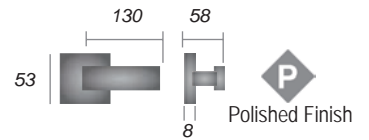

m. marcus
architectural hardware

— marcus 304 —

STAINLESS STEEL DOOR HARDWARE

Apollo
SS-SQ-182-S
SS-SQ-182-P

Square
SS-SQ601-P

Latitude
SS-SQ662-P

Hemisphere
SS-SQ655-S
SS-SQ655-P

SS-SQ895-S
Turn & Release
Satin Finish

SS-SQ895-P
Turn & Release
Polished Finish

SS-SQ890-S **SS-SQ890-P**
Key Escutcheon Key Escutcheon
Satin Finish Polished Finish

SS-SQ891-S **SS-SQ891-P**
Euro Profile Euro Profile
Satin Finish Polished Finish