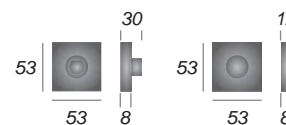

m. marcus
architectural hardware

— marcus 304 —

STAINLESS STEEL DOOR HARDWARE

Apollo
SS-SQ-182-S
SS-SQ-182-P

Square
SS-SQ601-P

Latitude
SS-SQ662-P

Hemisphere
SS-SQ655-S
SS-SQ655-P

SS-SQ895-S
Turn & Release
Satin Finish

SS-SQ895-P
Turn & Release
Polished Finish

SS-SQ890-S **SS-SQ890-P**
Key Escutcheon Key Escutcheon
Satin Finish Polished Finish

SS-SQ891-S **SS-SQ891-P**
Euro Profile Euro Profile
Satin Finish Polished Finish