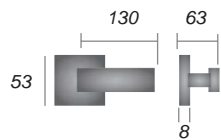

m. marcus
architectural hardware

— marcus 304 —

STAINLESS STEEL DOOR HARDWARE

Apollo
SS-SQ-182-S
SS-SQ-182-P

Square
SS-SQ601-P

Latitude
SS-SQ662-P

Hemisphere
SS-SQ655-S
SS-SQ655-P

SS-SQ895-S
Turn & Release
Satin Finish

SS-SQ895-P
Turn & Release
Polished Finish

SS-SQ890-S **SS-SQ890-P**
Key Escutcheon Key Escutcheon
Satin Finish Polished Finish

SS-SQ891-S **SS-SQ891-P**
Euro Profile Euro Profile
Satin Finish Polished Finish