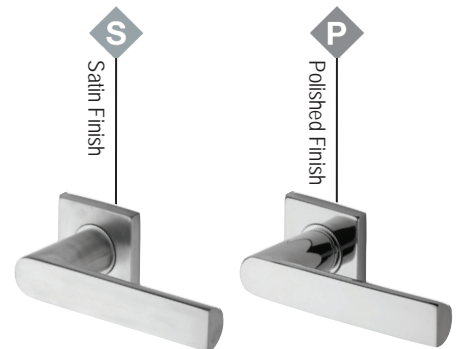

m. marcus
architectural hardware

— marcus 304 —

STAINLESS STEEL DOOR HARDWARE

Apollo
SS-SQ-182-S
SS-SQ-182-P

Square
SS-SQ601-P

Latitude
SS-SQ662-P

Hemisphere
SS-SQ655-S
SS-SQ655-P

SS-SQ895-S
Turn & Release
Satin Finish

SS-SQ895-P
Turn & Release
Polished Finish

SS-SQ890-S **SS-SQ890-P**
Key Escutcheon Key Escutcheon
Satin Finish Polished Finish

SS-SQ891-S **SS-SQ891-P**
Euro Profile Euro Profile
Satin Finish Polished Finish