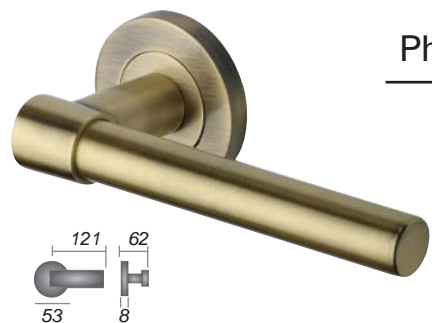

m. marcus
architectural hardware

Signac Collection

Heritage Brass
SOLID BRASS DOOR FURNITURE

Signac RS2260

• 8mm Sprung Rose • 20mm Ø Lever Handle

Spectral RS2261

• 8mm Sprung Rose • 20mm Ø Lever Handle

Phoenix Knurled RS2018

• 8mm Sprung Rose • 18mm Ø Lever Handle

Phoenix RS2017

• 8mm Sprung Rose • 18mm Ø Lever Handle

Available in these finishes: ME SE PN SN AT PE PC

RS2030
Turn and Release

RS2030K
Knurled Turn and Release

RS2000
Keyhole Escutcheon

RS2004
Euro Profile Escutcheon

Complementary Door Pull Handles

Available in these finishes:

ME SB PN SN
AT PE PC

V740
Push Plate

ITEM	Length	Width
V740 305	305	76
V740 500	500	76

Available in these finishes: ME SB PN SN AT PE PC

V1365
Bar Knurled Pull

ITEM	CTC	Length	Dia.	Base	Projection
V1365 203	203	304	25 Ø	16 Ø	60
V1365 355	355	457	25 Ø	16 Ø	60

V1361
Bar Pull

ITEM	CTC	Length	Dia.	Base	Projection
V1361 203	203	304	25 Ø	16 Ø	60
V1361 355	355	457	25 Ø	16 Ø	60