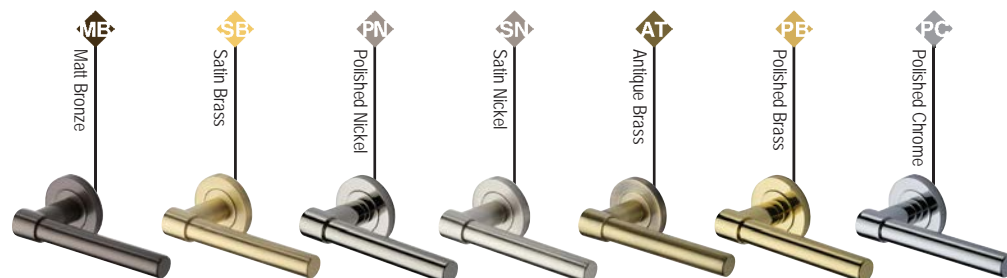

m. marcus
architectural hardware

Signac Collection

Heritage Brass
SOLID BRASS DOOR FURNITURE

Signac RS2260

• 8mm Sprung Rose • 20mm Ø Lever Handle

Spectral RS2261

• 8mm Sprung Rose • 20mm Ø Lever Handle

Phoenix Knurled RS2018

• 8mm Sprung Rose • 18mm Ø Lever Handle

Phoenix RS2017

• 8mm Sprung Rose • 18mm Ø Lever Handle

Available in these finishes: ME SE PN SN AT PE PC

RS2030
Turn and Release

RS2030K
Knurled Turn and Release

RS2000
Keyhole Escutcheon

RS2004
Euro Profile Escutcheon

Complementary Door Pull Handles

Available in these finishes:

ME SB PN SN
AT PE PC

V740
Push Plate

ITEM	Length	Width
V740 305	305	76
V740 500	500	76

Available in these finishes: ME SB PN SN AT PE PC