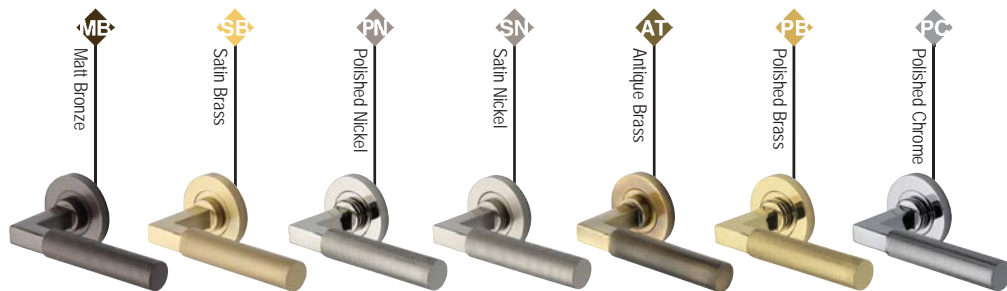

m. marcus
architectural hardware

Signac Collection

Heritage Brass
SOLID BRASS DOOR FURNITURE

Signac RS2260

• 8mm Sprung Rose • 20mm Ø Lever Handle

Spectral RS2261

• 8mm Sprung Rose • 20mm Ø Lever Handle

Phoenix Knurled RS2018

• 8mm Sprung Rose • 18mm Ø Lever Handle

Phoenix RS2017

• 8mm Sprung Rose • 18mm Ø Lever Handle

Available in these finishes: ME SE PN SN AT PE PC

RS2030
Turn and Release

RS2030K
Knurled Turn and Release

RS2000
Keyhole Escutcheon

RS2004
Euro Profile Escutcheon

Complementary Door Pull Handles

Available in these finishes:

ME SB PN SN
AT PE PC

V740
Push Plate

ITEM	Length	Width
V740 305	305	76
V740 500	500	76

Available in these finishes: ME SB PN SN AT PE PC