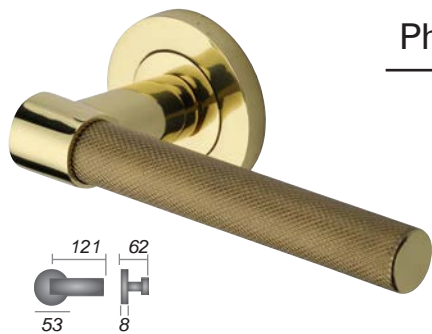

m. marcus
architectural hardware

Signac Collection

Heritage Brass
SOLID BRASS DOOR FURNITURE

Signac RS2260

• 8mm Sprung Rose • 20mm Ø Lever Handle

Spectral RS2261

• 8mm Sprung Rose • 20mm Ø Lever Handle

Phoenix Knurled RS2018

• 8mm Sprung Rose • 18mm Ø Lever Handle

Phoenix RS2017

• 8mm Sprung Rose • 18mm Ø Lever Handle

Available in these finishes: ME SE PN SN AT PE PC

RS2030
Turn and Release

RS2030K
Knurled Turn and Release

RS2000
Keyhole Escutcheon

RS2004
Euro Profile Escutcheon

Complementary Door Pull Handles

Available in these finishes:

ME SB PN SN
AT PE PC

V740
Push Plate

ITEM	Length	Width
V740 305	305	76
V740 500	500	76

Available in these finishes: ME SB PN SN AT PE PC

V1365
Bar Knurled Pull

ITEM	CTC	Length	Dia.	Base	Projection
V1365 203	203	304	25 Ø	16 Ø	60
V1365 355	355	457	25 Ø	16 Ø	60

V1361
Bar Pull

ITEM	CTC	Length	Dia.	Base	Projection
V1361 203	203	304	25 Ø	16 Ø	60
V1361 355	355	457	25 Ø	16 Ø	60