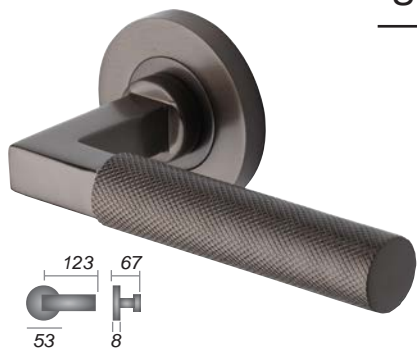

m. marcus
architectural hardware

Signac Collection

Heritage Brass
SOLID BRASS DOOR FURNITURE

Signac RS2260

• 8mm Sprung Rose • 20mm Ø Lever Handle

Spectral RS2261

• 8mm Sprung Rose • 20mm Ø Lever Handle

Phoenix Knurled RS2018

• 8mm Sprung Rose • 18mm Ø Lever Handle

Phoenix RS2017

• 8mm Sprung Rose • 18mm Ø Lever Handle

Available in these finishes: ME SE PN SN AT PE PC

RS2030
Turn and Release

RS2030K
Knurled Turn and Release

RS2000
Keyhole Escutcheon

RS2004
Euro Profile Escutcheon

Complementary Door Pull Handles

Available in these finishes:

ME SB PN SN
AT PE PC

V740
Push Plate

ITEM	Length	Width
V740 305	305	76
V740 500	500	76

Available in these finishes: ME SB PN SN AT PE PC

V1365
Bar Knurled Pull

ITEM	CTC	Length	Dia.	Base	Projection
V1365 203	203	304	25 Ø	16 Ø	60
V1365 355	355	457	25 Ø	16 Ø	60

V1361
Bar Pull

ITEM	CTC	Length	Dia.	Base	Projection
V1361 203	203	304	25 Ø	16 Ø	60
V1361 355	355	457	25 Ø	16 Ø	60