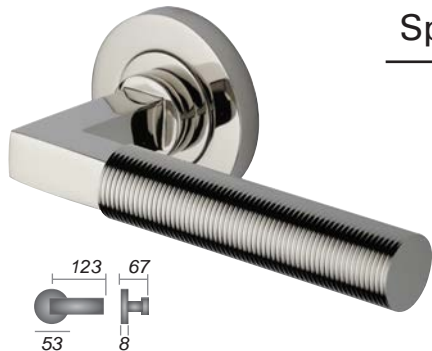

m. marcus
architectural hardware

Signac Collection

Heritage Brass
SOLID BRASS DOOR FURNITURE

Signac RS2260

• 8mm Sprung Rose • 20mm Ø Lever Handle

Spectral RS2261

• 8mm Sprung Rose • 20mm Ø Lever Handle

Phoenix Knurled RS2018

• 8mm Sprung Rose • 18mm Ø Lever Handle

Phoenix RS2017

• 8mm Sprung Rose • 18mm Ø Lever Handle

Available in these finishes: ME SE PN SN AT PE PC

RS2030
Turn and Release

RS2030K
Knurled Turn and Release

RS2000
Keyhole Escutcheon

RS2004
Euro Profile Escutcheon

Complementary Door Pull Handles

Available in these finishes:

ME SB PN SN
AT PE PC

V740
Push Plate

ITEM	Length	Width
V740 305	305	76
V740 500	500	76

Available in these finishes: ME SB PN SN AT PE PC

V1365
Bar Knurled Pull

ITEM	CTC	Length	Dia.	Base	Projection
V1365 203	203	304	25 Ø	16 Ø	60
V1365 355	355	457	25 Ø	16 Ø	60

V1361
Bar Pull

ITEM	CTC	Length	Dia.	Base	Projection
V1361 203	203	304	25 Ø	16 Ø	60
V1361 355	355	457	25 Ø	16 Ø	60