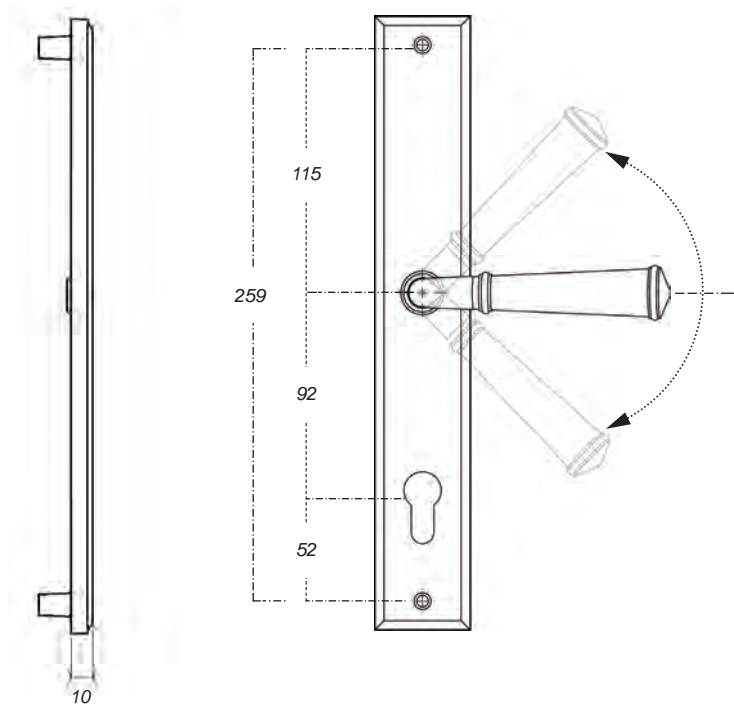

MP2259.LH (Illustrated)
MP2259.RH

Outside

Inside

Gio Multipoint Handle

MP4189.LH (illustrated)
MP4189.RH

• Our Multipoint Door Hardware is fixed by two bolts from the inside plate to the outside plate.

See below for handing.

• Left-handed set illustrated: MP4189.LH-SB

• Right-handed set illustrated: MP4189.RH-SC

• These Euro-profile multi-point handles have a 92mm centre to centre and a sprung handle with two way action Suitable for a door thickness of between 44-70mm.

• When the door is viewed from outside, if the door hinges are on the LH side, order a LH set. If the door hinges are on the RH side, order a RH set.

Gio Collection (shown here in Matt Bronze finish)

V1238
Gio Large Pull Handle