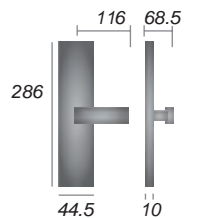

m. marcus
architectural hardware

MULTIPOINT HANDLES

• All handles illustrated are shown in Left-Handed sets

Colonial Multipoint Handle

MP1932.LH (Illustrated)
MP1932.RH

Outside

Inside

Bauhaus Multipoint Handle

MP2259.LH (Illustrated)
MP2259.RH

Outside

Inside

Gio Multipoint Handle

MP4189.LH (illustrated)
MP4189.RH

• Our Multipoint Door Hardware is fixed by two bolts from the inside plate to the outside plate.

See below for handing.

• Left-handed set illustrated: MP4189.LH-SB

• Right-handed set illustrated: MP4189.RH-SC

• These Euro-profile multi-point handles have a 92mm centre to centre and a sprung handle with two way action Suitable for a door thickness of between 44-70mm.

• When the door is viewed from outside, if the door hinges are on the LH side, order a LH set. If the door hinges are on the RH side, order a RH set.

Gio Collection (shown here in Matt Bronze finish)

V1238
Gio Large Pull Handle