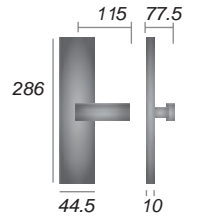

m. marcus
architectural hardware

MULTIPOINT HANDLES

• All handles illustrated are shown in Left-Handed sets

Colonial Multipoint Handle

MP1932.LH (Illustrated)
MP1932.RH

Outside

Inside

Bauhaus Multipoint Handle

MP2259.LH (Illustrated)
MP2259.RH

Outside

Inside

Gio Multipoint Handle

MP4189.LH (illustrated)
MP4189.RH

• Our Multipoint Door Hardware is fixed by two bolts from the inside plate to the outside plate.

See below for handing.

• Left-handed set illustrated: MP4189.LH-SB

• Right-handed set illustrated: MP4189.RH-SC

• These Euro-profile multi-point handles have a 92mm centre to centre and a sprung handle with two way action Suitable for a door thickness of between 44-70mm.

• When the door is viewed from outside, if the door hinges are on the LH side, order a LH set. If the door hinges are on the RH side, order a RH set.

Gio Collection (shown here in Matt Bronze finish)

V1238
Gio Large Pull Handle