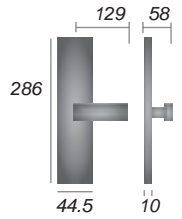

m. marcus
architectural hardware

MULTIPOINT HANDLES

• All handles illustrated are shown in Left-Handed sets

Colonial Multipoint Handle

MP1932.LH (Illustrated)
MP1932.RH

Outside

Inside

Bauhaus Multipoint Handle

MP2259.LH (Illustrated)
MP2259.RH

Outside

Inside

Gio Multipoint Handle

MP4189.LH (illustrated)
MP4189.RH

• Our Multipoint Door Hardware is fixed by two bolts from the inside plate to the outside plate.

See below for handing.

• Left-handed set illustrated: MP4189.LH-SB

• Right-handed set illustrated: MP4189.RH-SC

• These Euro-profile multi-point handles have a 92mm centre to centre and a sprung handle with two way action Suitable for a door thickness of between 44-70mm.

• When the door is viewed from outside, if the door hinges are on the LH side, order a LH set. If the door hinges are on the RH side, order a RH set.

Gio Collection (shown here in Matt Bronze finish)

V1238
Gio Large Pull Handle