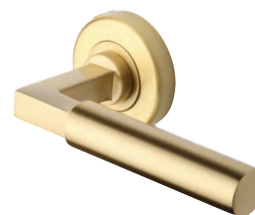

MP2259.LH (Illustrated)
MP2259.RH

Outside

Inside

Gio Multipoint Handle

MP4189.LH (illustrated)
MP4189.RH

• Our Multipoint Door Hardware is fixed by two bolts from the inside plate to the outside plate.

See below for handing.

• When the door is viewed from outside, if the door hinges are on the LH side, order a LH set. If the door hinges are on the RH side, order a RH set.

Gio Collection (shown here in Matt Bronze finish)

V1238
Gio Large Pull Handle

MP4189
Gio Multipoint Handle

V4189
Gio Lever on Rose

Gio Lever on Plate

- VT8100** Lever Lock
- VT8110** Lever Latch
- VT8130** Bathroom Set
- VT8148** Euro Profile

Bauhaus Collection (shown here in Satin Brass finish)

V1312 Bauhaus
Large Pull Handle

V1315 Bauhaus Knurled
Large Pull Handle

MP2259
Bauhaus Multipoint Handle

V2259
Bauhaus Lever on Rose

Bauhaus Lever on Plate

- VT6300** Lever Lock
- VT6310** Lever Latch
- VT6330** Bathroom Set
- VT6348** Euro Profile