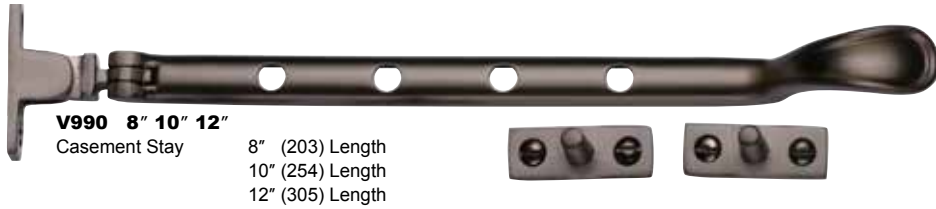

WINDOW FITTINGS

All items below available in all finishes **MB SE PN SN AT SC PE PC**

All measurements are in mm