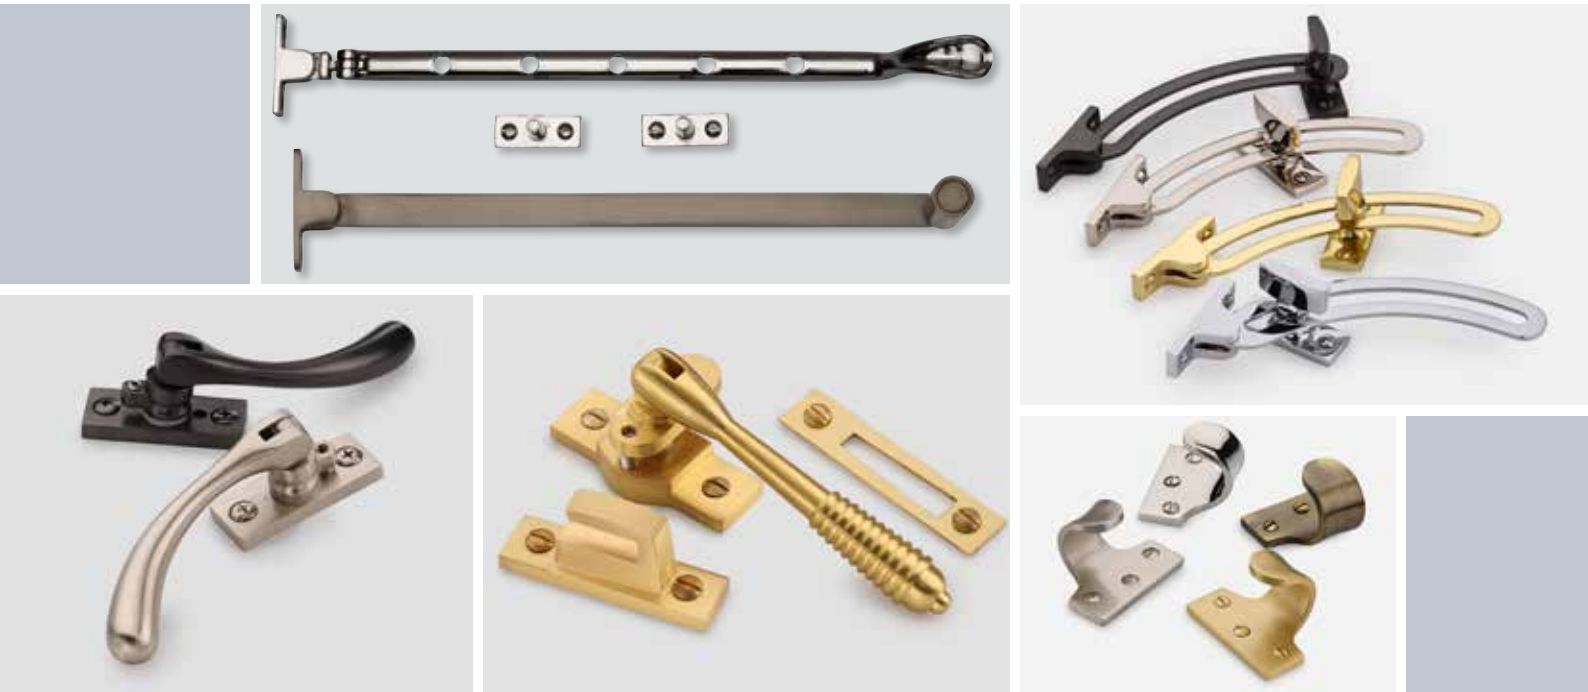

m.marcus
architectural hardware

WINDOW HARDWARE

Heritage Brass[®]
SOLID BRASS DOOR FURNITURE

Scan to visit our website

V894 MP/HP
Mortice & Hook Plate
Casement Fastener
Reeded Pattern
Overall Height 130mm
Suitable for
Weather Stripped Windows

V894L MP/HP Lockable
Mortice & Hook Plate
Casement Fastener
Reeded Pattern (Lockable)
Overall Height 130mm
Suitable for
Weather Stripped Windows

V1008L MP/HP Lockable
Mortice & Hook Plate
Casement Fastener
Ball Pattern (Lockable)
Overall Height 128mm
Suitable for
Weather Stripped Windows
BK Available in Matt Black
Available in
Unlacquered Brass (ULB)

V1005 Lockable
Suitable for
Standard Windows

V1005W Lockable
Suitable for
Weather Stripped Windows

Casement Fastener
Wedge Pattern
Overall Height 129mm
Backplate 58[L] x 20[W]

V1003 MP/HP
Mortice & Hook Plate
Casement Fastener
Spoon Pattern
Overall Height 126mm
Suitable for
Standard Windows