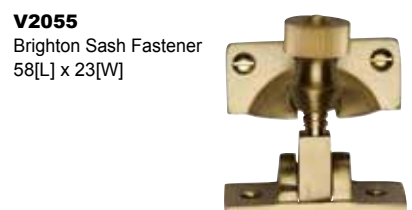

V1117
Fanlight Catch
Overall Height 60.5mm
Width 45.5mm

V1116
Pole Hook
Overall Height 103mm
Diameter 30mm

V1090 Sash Handle Length 152mm
Length 102mm

V1118
Quadrant Stay
147mm Length

V1104
V1104L Lockable
Hook Plate
Sash Fastener
70[H] x 20[W]
Available in
Unlacquered Brass
(ULB)

V1106
V1106L Lockable
Hook Plate
Sash Fastener
70[H] x 20[W]

BK Available in Matt Black
Available in
Unlacquered Brass
(ULB)

V1105
Hook Plate Sash
Fastener
70[H] x 20[W]

V2060
V2060L Lockable
Fitch Pattern
Sash Fastener
67[H] x 17[W]
Available in
Unlacquered Brass
(ULB)

V1120 Sash Ring
43[H] x 16[W]
Internal Diameter 25mm

BK Available in
Matt Black
Available in
Unlacquered Brass
(ULB)

V2054
Narrow Brighton Sash
Fastener
56[L] x 12[W]
Available in
Unlacquered Brass
(ULB)