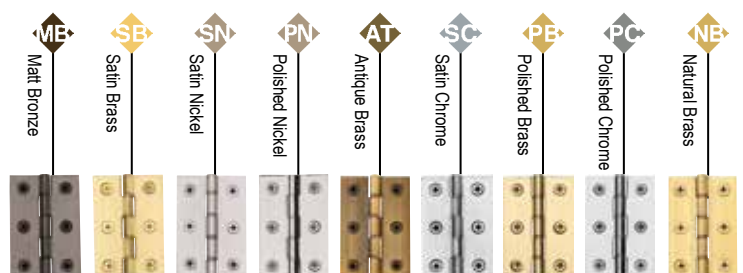

uPVC Replacement Handles
Available both LH & RH
Image shows Right-Handed

V1009L LH
V1009L RH
Espagnolette Handle
Ball Pattern **Lockable**

Backplate 58[H] x 18mm[W]
Overall Height 119mm
Projection 50mm

Available in
Unlacquered Brass (ULB)

uPVC Replacement Handles
Available both LH & RH
Image shows Right-Handed

V7116 65
Sash Lift 65[W] x 23[H]
Projection 50mm

V1110
Sash Lift 55[W] x 40[H]

BK Available in Matt Black
Available in
Unlacquered Brass (ULB)

Double Phosphor Washered

ITEM	Dimensions	Leaf Thickness
PR88-400	3"[H] x 2"[W]	2.5mm

WINDOW FITTINGS

All items below available in all finishes **MB SE PN SN AT SC PE PC**

All measurements are in mm

V990 8" 10" 12"
Casement Stay 8" (203) Length
10" (254) Length
12" (305) Length