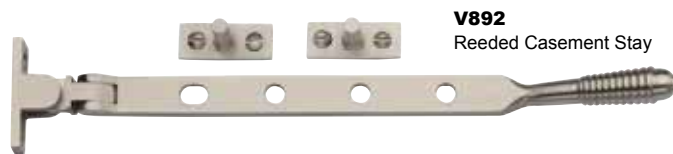

V892

Reeded Casement Stay

C1865

Reeded Rectangular
Flush Pull

m.marcus
architectural hardware

M.Marcus Ltd. Unit 7, Narrowboat Way, Dudley. DY2 0XQ
Admin Tel: +44 1384 457900

Hardware Sales Tel: +44 1384 247844 Hardware Sales Fax: +44 1384 242252
Hardware Sales e-mail: sales@m-marcus.com