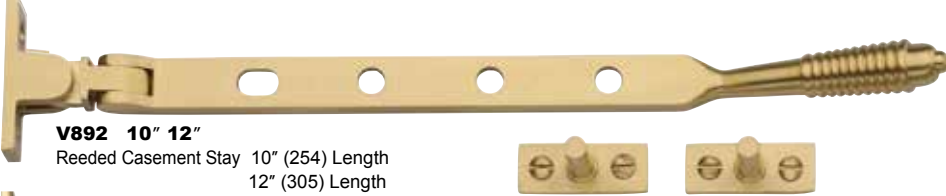

uPVC Replacement Handles
Available both LH & RH
Image shows Right-Handed

V1009L LH
V1009L RH
Espagnolette Handle
Ball Pattern **Lockable**

Backplate 58[H] x 18mm[W]
Overall Height 119mm
Projection 50mm

Available in
Unlacquered Brass (ULB)

Double Phosphor Washered

ITEM	Dimensions	Leaf Thickness
PR88-400	3"[H] x 2"[W]	2.5mm

WINDOW FITTINGS

All items below available in all finishes **MB SE PN SN AT SC PE PC**

All measurements are in mm

V990 8" 10" 12"
Casement Stay 8" (203) Length
10" (254) Length
12" (305) Length

V991
Sliding Casement Stay
10" (254) Length

V1119 6" 10"
Roller Arm Stay 6" (150) Length
10" (254) Length

V892 10" 12"
Reeded Casement Stay 10" (254) Length
12" (305) Length

V992 8" 10" 12"
Ball Casement Stay 8" (203) Length
10" (254) Length
12" (305) Length