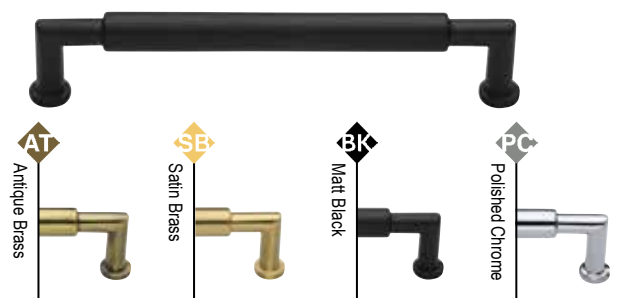

### C3684

Bridge Cabinet Pull Handle

ITEM	Length	Width	CTC	Base	Projection
C3684 96	127	15	96	25 x 7	24
C3684 128	190	15	128	38 x 7	24
C3684 160	190	15	160	38 x 7	24
C3684 192	241	15	192	38 x 7	24
C3684 224	241	15	224	38 x 7	24

## Electrical Accessories

Vintage Range - Shaver Socket Output Voltage 110/240V

**X91.185.BK**  
Antique Brass

**X44.185.BK**  
Satin Brass

**XBK.185.BK**  
Matt Black

**X02.185.BK**  
Polished Chrome

Our complete collection of Cabinet Hardware and suite of Electrical Accessories can be found on our website [www.m-marcus.com](http://www.m-marcus.com), alternatively please email [sales@m-marcus.com](mailto:sales@m-marcus.com) to request a catalogue.