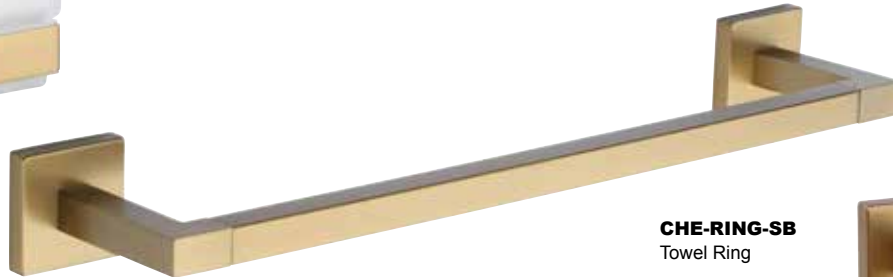

## Chelsea SATIN BRASS FINISH

All measurements are in mm

**CHE-SOAP-SB**  
Soap Dispenser  
Frosted Glass with  
High Quality Pump  
Height inc. Base: 158  
Dispenser: 63 x 63  
Projection: 101

**CHE-TUMBLER-SB**  
Toothbrush Holder  
Frosted Glass Tumbler  
Height inc. Base: 112  
Tumbler at Base: 50  
Tumbler at Top: 65  
Projection: 102

**CHE-HOOK-SB**  
Towel Robe Hook  
Projection: 72

Towel Bar Rail  
**CHE-TOWEL-45-SB**  
Length: 450  
Projection: 85  
**CHE-TOWEL-60-SB**  
Length: 600  
Projection: 85

**BR-BRUSH-SB**  
Toilet Brush & Holder  
Base Ø: 80  
Height: 354