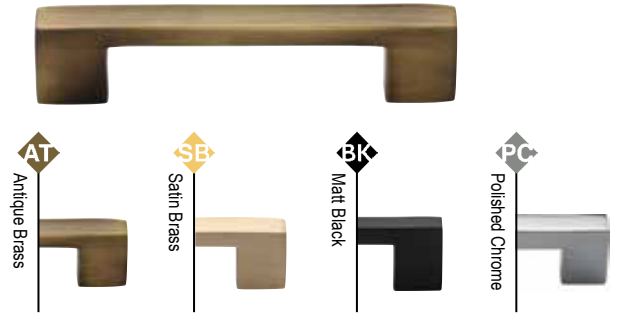

Cabinet Hardware

C0337

Metro Cabinet Pull Handle

ITEM	Length	Width	CTC	Base	Projection
C0337 96	116	10	96	20 x 10	30
C0337 128	148	10	128	20 x 10	30
C0337 160	172	10	160	20 x 10	30
C0337 192	212	10	192	20 x 10	30
C0337 256	274	10	256	20 x 10	30
C0337 320	340	10	320	20 x 10	30
C0337 480	500	10	480	20 x 10	30