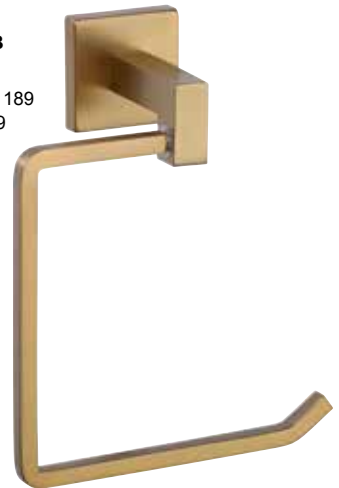

## Chelsea SATIN BRASS FINISH

All measurements are in mm

**CHE-SOAP-SB**  
Soap Dispenser  
Frosted Glass with  
High Quality Pump  
Height inc. Base: 158  
Dispenser: 63 x 63  
Projection: 101

**CHE-TUMBLER-SB**  
Toothbrush Holder  
Frosted Glass Tumbler  
Height inc. Base: 112  
Tumbler at Base: 50  
Tumbler at Top: 65  
Projection: 102

**CHE-HOOK-SB**  
Towel Robe Hook  
Projection: 72

Towel Bar Rail  
**CHE-TOWEL-45-SB**  
Length: 450  
Projection: 85  
**CHE-TOWEL-60-SB**  
Length: 600  
Projection: 85

**BR-BRUSH-SB**  
Toilet Brush & Holder  
Base Ø: 80  
Height: 354

**CHE-PAPER-SB**  
Toilet Roll Holder  
Length: 167  
Projection: 89

**CHE-RING-SB**  
Towel Ring  
Height inc. Base: 189  
Ring Height: 149  
Projection: 72

Base  50  10  
50

## Chelsea MATT ANTIQUE FINISH

**CHE-SOAP-MA**  
Soap Dispenser  
Frosted Glass with  
High Quality Pump  
Height inc. Base: 158  
Dispenser: 63 x 63  
Projection: 101

**CHE-TUMBLER-MA**  
Toothbrush Holder  
Frosted Glass Tumbler  
Height inc. Base: 112  
Tumbler at Base: 50  
Tumbler at Top: 65  
Projection: 102