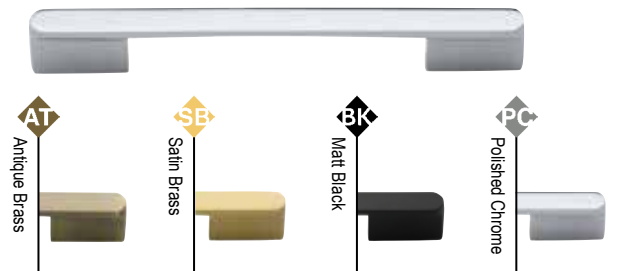

C3684

Bridge Cabinet Pull Handle

ITEM	Length	Width	CTC	Base	Projection
C3684 96	127	15	96	25 x 7	24
C3684 128	190	15	128	38 x 7	24
C3684 160	190	15	160	38 x 7	24
C3684 192	241	15	192	38 x 7	24
C3684 224	241	15	224	38 x 7	24