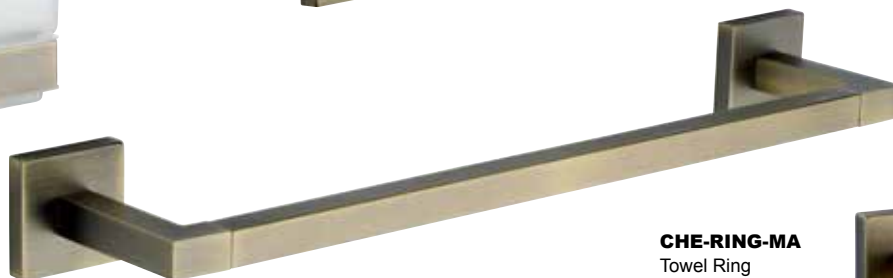

## Chelsea MATT ANTIQUE FINISH

**CHE-SOAP-MA**  
Soap Dispenser  
Frosted Glass with  
High Quality Pump  
Height inc. Base: 158  
Dispenser: 63 x 63  
Projection: 101

**CHE-TUMBLER-MA**  
Toothbrush Holder  
Frosted Glass Tumbler  
Height inc. Base: 112  
Tumbler at Base: 50  
Tumbler at Top: 65  
Projection: 102

**CHE-HOOK-MA**  
Towel Robe Hook  
Projection: 72

Towel Bar Rail  
**CHE-TOWEL-45-MA**  
Length: 450  
Projection: 85  
**CHE-TOWEL-60-MA**  
Length: 600  
Projection: 85

**BR-BRUSH-MA**  
Toilet Brush & Holder  
Base Ø: 80  
Height: 354