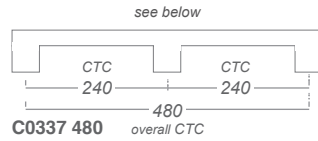

Cabinet Hardware

C0337

Metro Cabinet Pull Handle

ITEM	Length	Width	CTC	Base	Projection
C0337 96	116	10	96	20 x 10	30
C0337 128	148	10	128	20 x 10	30
C0337 160	172	10	160	20 x 10	30
C0337 192	212	10	192	20 x 10	30
C0337 256	274	10	256	20 x 10	30
C0337 320	340	10	320	20 x 10	30
C0337 480	500	10	480	20 x 10	30